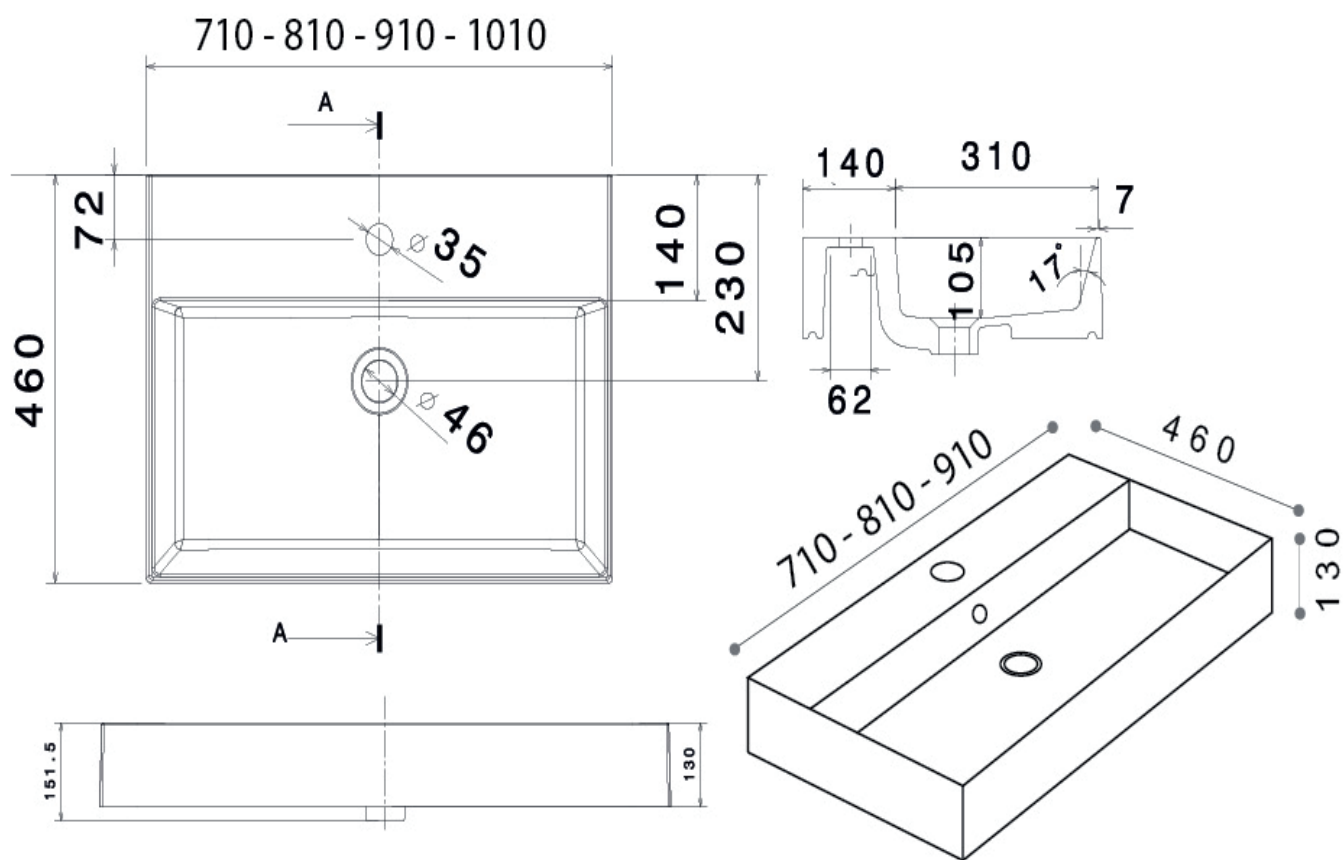

Ceramica Tuscia

ceramicatuscia.it

FUSION | JFU45/70H25C - JFU45/80H25C - JFU45/90H25C

Base Cassettone in Legno FUSION 70/80/90x45,5xH25 con top integrato

FUSION Wooden Chest of Drawers 70/80/90x45.5xH25 with integrated top