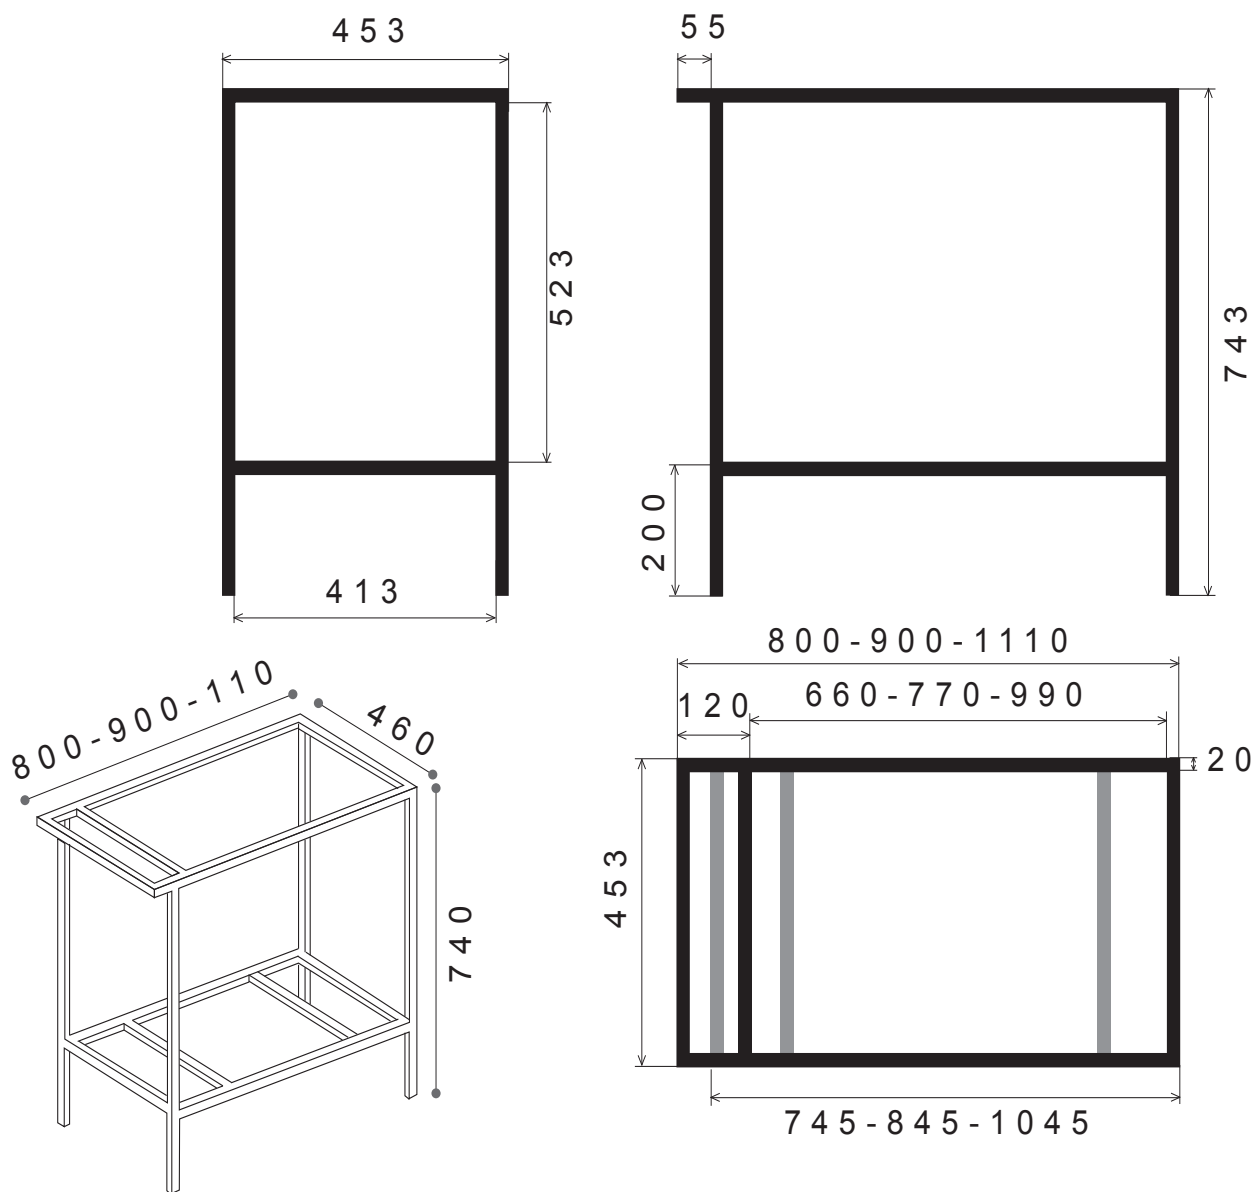

Tel: 0761 1768195

CERAMICA
TUSCIA

FUSION | JFU80 - JFU90 - JFU110

Mobile bagno lavabo struttura in ferro e cassettone FUSION 80/90/110x46xH74

Bathroom cabinet with iron structure and drawer FUSION 80/90/110x46xH74

Ceramica Tuscia

ceramicatuscia.it

FUSION | JFU45/70H25C - JFU45/80H25C - JFU45/90H25C

Base Cassettone in Legno FUSION 70/80/90x45,5xH25 con top integrato

FUSION Wooden Chest of Drawers 70/80/90x45.5xH25 with integrated top