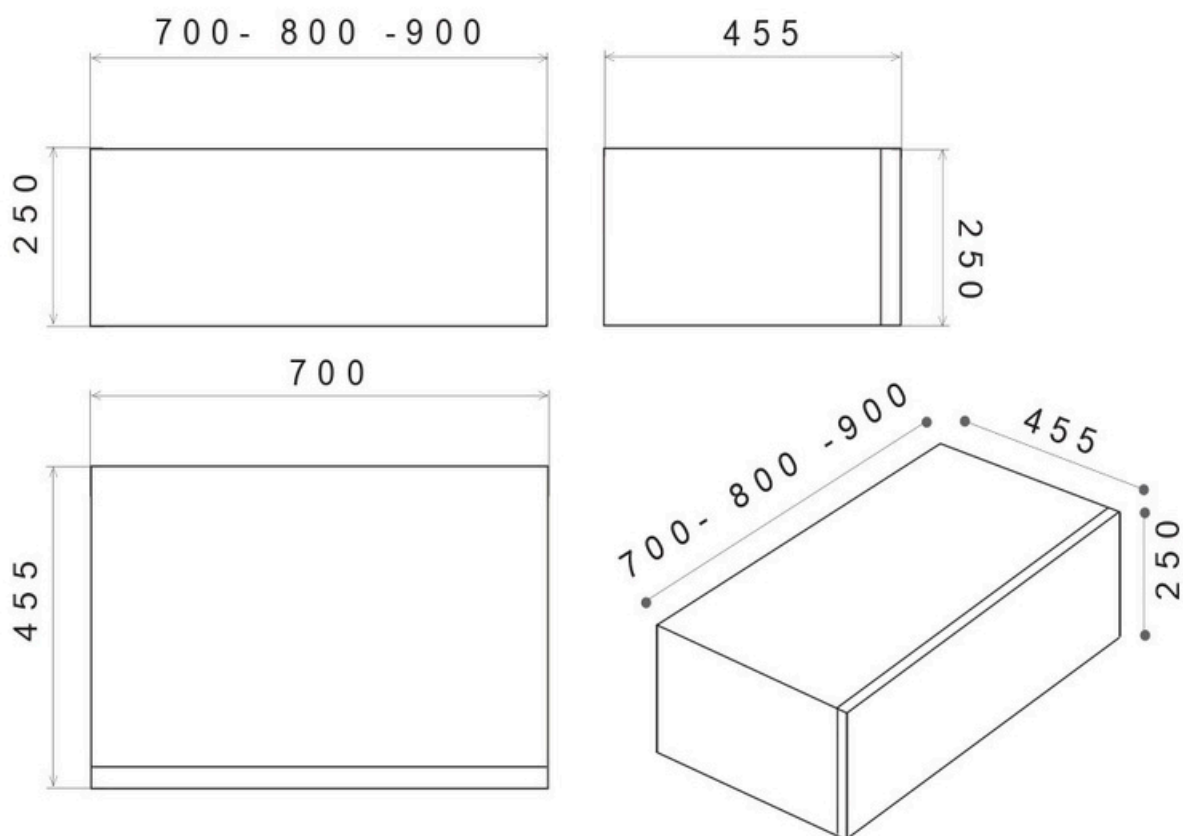

Ceramica Tuscia

ceramicatuscia.it

FUSION | JFU45/70H25C - JFU45/80H25C - JFU45/90H25C

Base Cassettone in Legno FUSION 70/80/90x45,5xH25 con top integrato

FUSION Wooden Chest of Drawers 70/80/90x45.5xH25 with integrated top