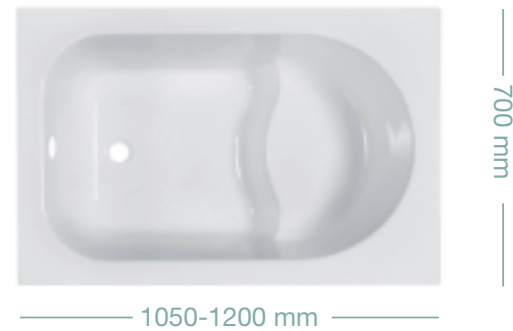

PEGA

1050x700x h 550 mm (85 lt)
1200x700x h 550 mm (100 lt)

GUSCIO E PANNELLO: ACRILICO

SHELL AND SKIRT: ACRYLIC

Finiture gusci e pannelli / Shell and skirt finishes

FINITURE VELVET / VELVET FINISHES

RUBINETTERIA / TAPS (pag. 213)

4 FORI
Four-hole tap set

3 FORI
Three-hole tap set

Colonna di scarico con erogatore
Overflow drain inclusive of fill spout

Seduta
Seat

Rubinetteria 4 fori
Four-hole tap set

Colonna di scarico con erogatore
Overflow drain inclusive of fill spout

PEGA 1200x700
Vasca ad incasso
Built-in bathtubs