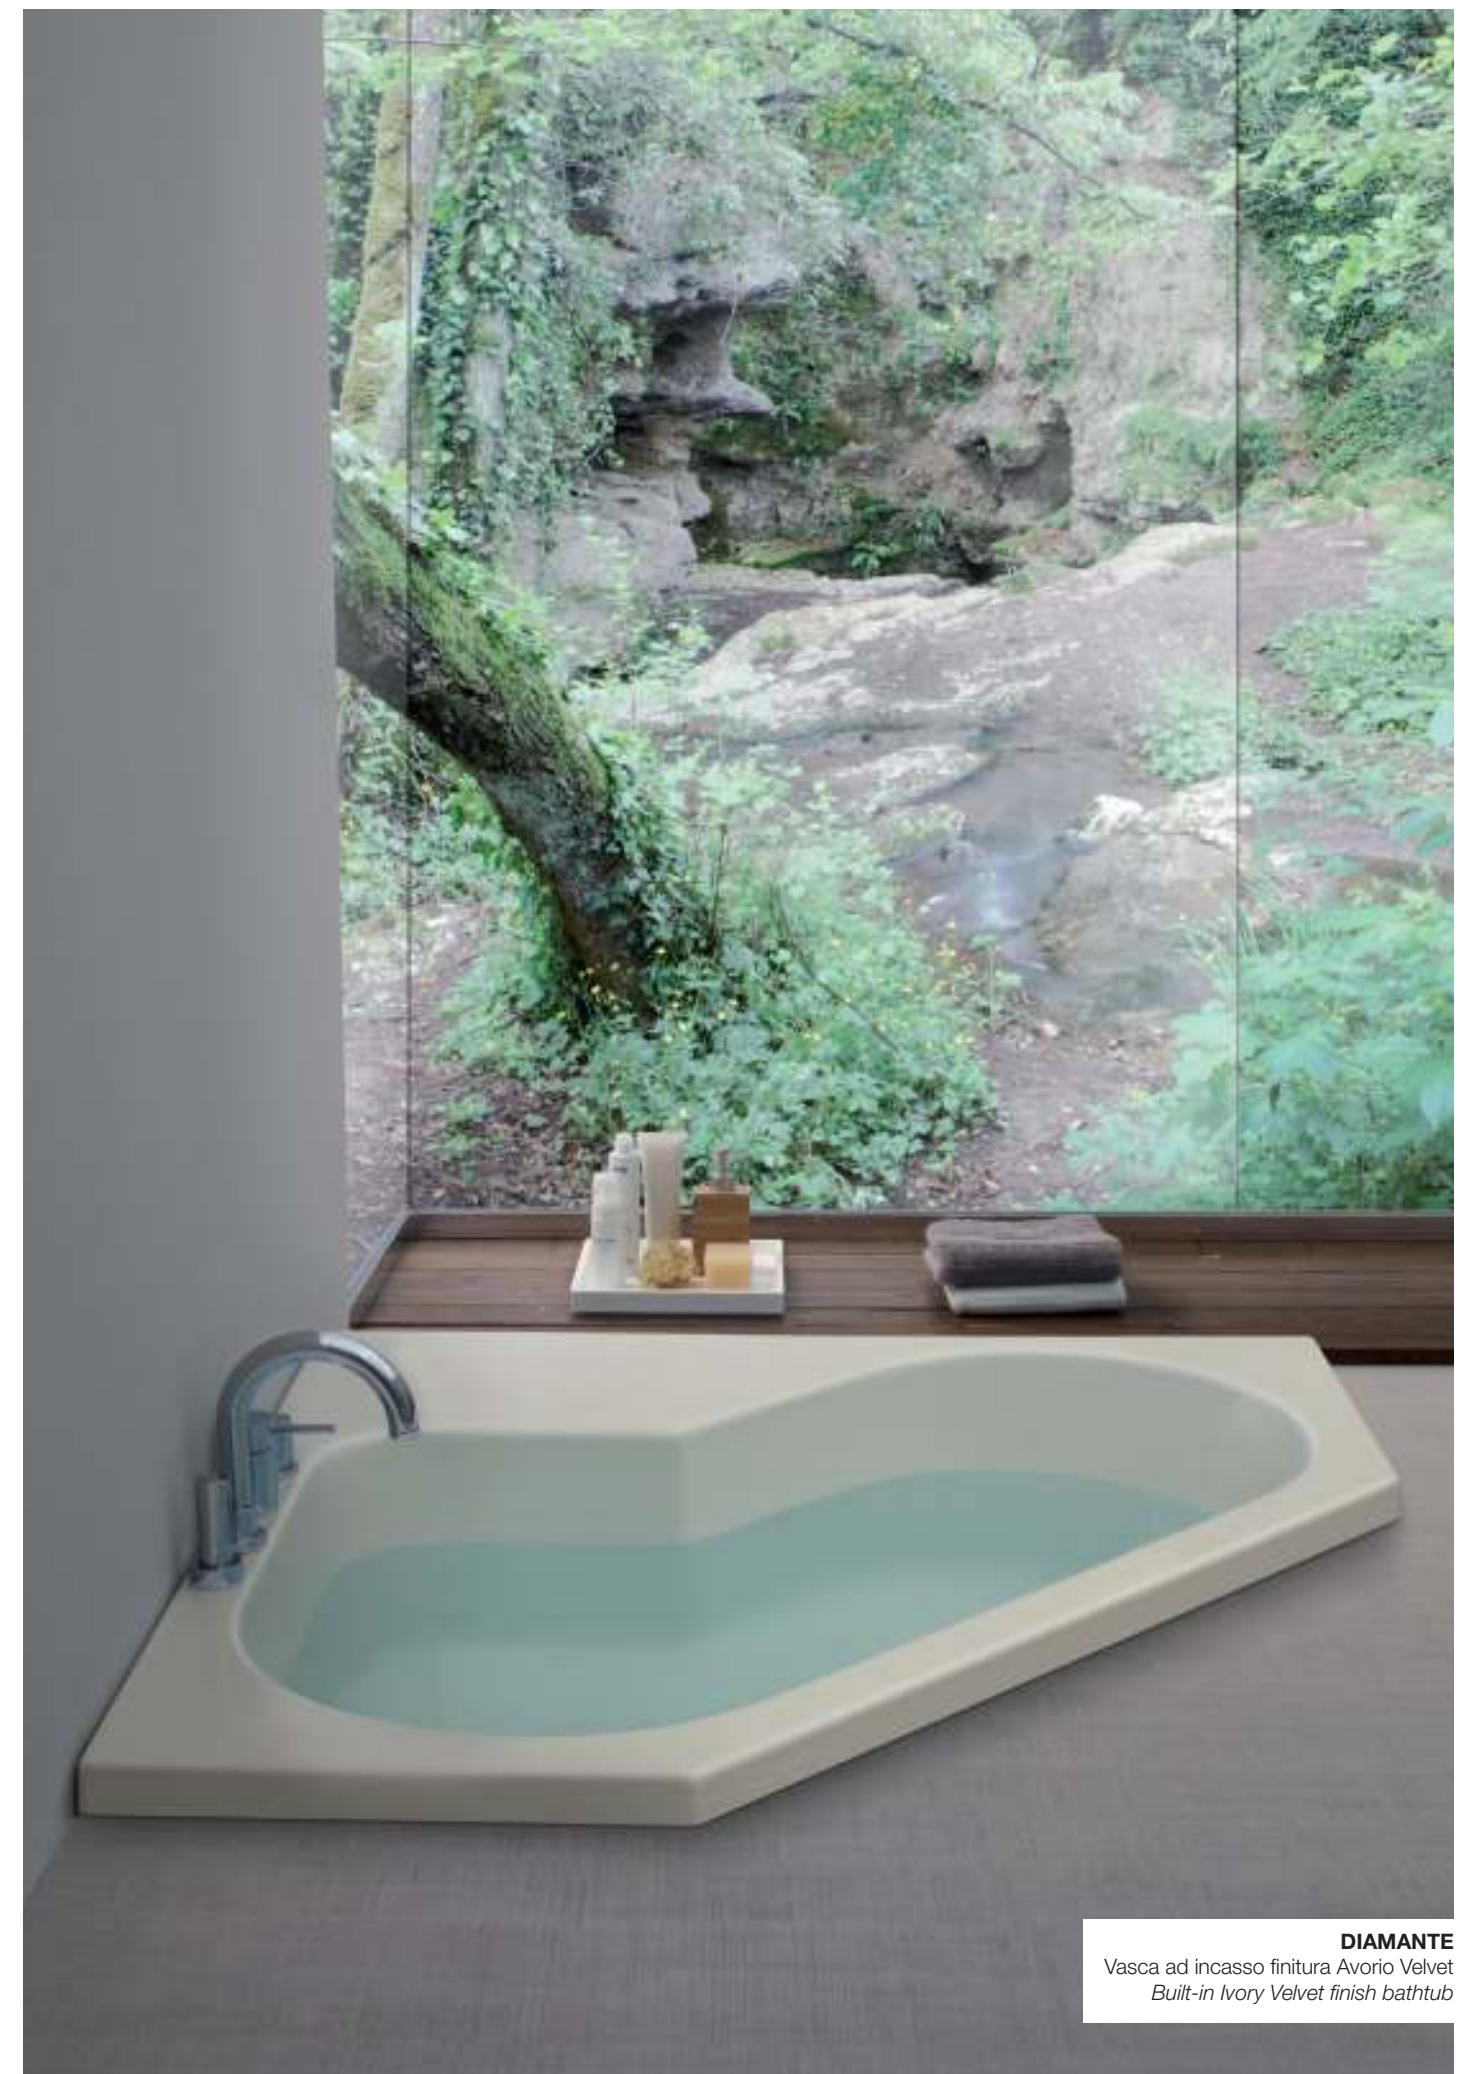

DIAMANTE

1200x1200x h 550 mm (160 lt)

GUSCIO E PANNELLO: ACRILICO

SHELL AND SKIRT: ACRYLIC

Finiture gusci e pannelli / Shell and skirt finishes

FINITURE VELVET / VELVET FINISHES

SISTEMI IDROMASSAGGIO / WHIRLPOOL SYSTEMS (pag. 212)

RUBINETTERIA / TAPS (pag. 213)

4 FORI
Four-hole tap set

3 FORI
Three-hole tap set

Colonna di scarico con erogatore
Overflow drain inclusive of fill spout

Getti whirlpool
Whirlpool jets

Rubinetteria 4 fori
Four-hole tap set

Faro Cromoterapia
Chromotherapy LED light

DIAMANTE
Vasca ad incasso finitura Avorio Velvet
Built-in Ivory Velvet finish bathtub