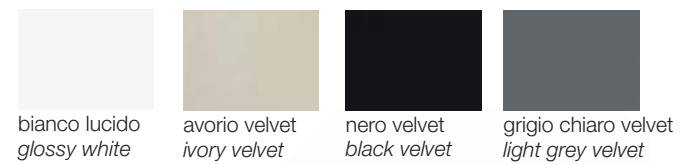

DIAMANTE

1200x1200x h 550 mm (160 lt)

GUSCIO E PANNELLO: ACRILICO

SHELL AND SKIRT: ACRYLIC

Finiture gusci e pannelli / Shell and skirt finishes

FINITURE VELVET / VELVET FINISHES

SISTEMI IDROMASSAGGIO / WHIRLPOOL SYSTEMS (pag. 212)