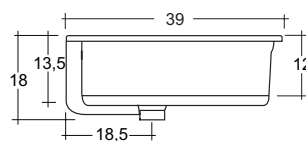

City with over flow

SM Ceramiche 12

City sottopiano

UNDERTOP BASIN

SM Ceramiche 13

CITY54x43,5

Lavabo sottopiano con troppieno

City cm. 54x43,5

Undertop basin cm. 54x43,5

City with over flow

City cm. 84x39

SOTTOPIANO

City sottopiano UNDERTOP BASIN

CITY84x39

Lavabo sottopiano con troppieno

City cm. 84x39

Undertop basin cm. 84x39

City with over flow

SM Ceramiche 14