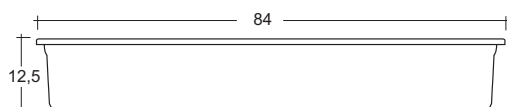

City with over flow

SM Ceramiche 12

City sottopiano

UNDERTOP BASIN

SM Ceramiche 13

CITY54x43,5

Lavabo sottopiano con troppieno

City cm. 54x43,5

Undertop basin cm. 54x43,5

City with over flow

City cm. 84x39

SOTTOPIANO

City sottopiano UNDERTOP BASIN

CITY84x39

Lavabo sottopiano con troppieno

City cm. 84x39

Undertop basin cm. 84x39

City with over flow

SM Ceramiche 14