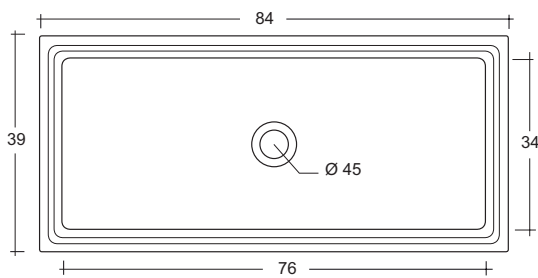

City with over flow

SM Ceramiche 12

City sottopiano

UNDERTOP BASIN

SM Ceramiche 13

CITY54x43,5

Lavabo sottopiano con troppieno

City cm. 54x43,5

Undertop basin cm. 54x43,5

City with over flow

City cm. 84x39

SOTTOPIANO

City sottopiano UNDERTOP BASIN

CITY84x39

Lavabo sottopiano con troppieno

City cm. 84x39

Undertop basin cm. 84x39

City with over flow

SM Ceramiche 14