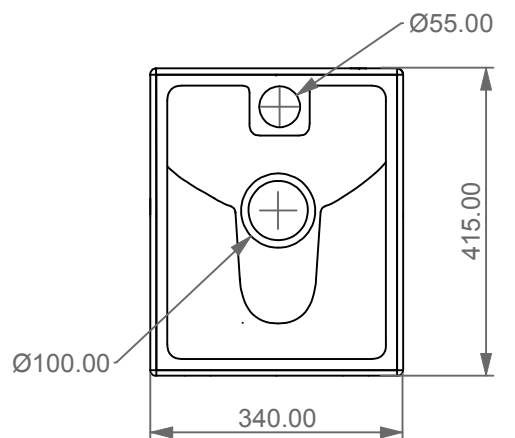

Con connessione eccentrica per scarico a suolo.
With outlying drainage connector for floor trap.

SECTION

GSG
CERAMIC DESIGN

Vaso a terra Box con scarico a parete
convertibile a pavimento con curva tecnica
Box wc back to wall, wall drain suitable
for floor drain with technical elbow

TOP

REAR

FRONT

LEFT

Designation
Vaso a terra Box con scarico a parete
convertibile a pavimento con curva tecnica
Box wc back to wall, wall drain suitable
for floor drain with technical elbow

Scale
1:10

cod. BXWC01

GSG
CERAMIC DESIGN

This drawing including the respected data may neither be duplicated nor modified nor altered without the consent of GSG Ceramic Design. The use of the data/technical drawings take place at users own risk and under exclusion of any liability of GSG Ceramic Design. The dimensions are not binding; products are subject to changes. Measurement shown may be subjected to small variations or are indicative.