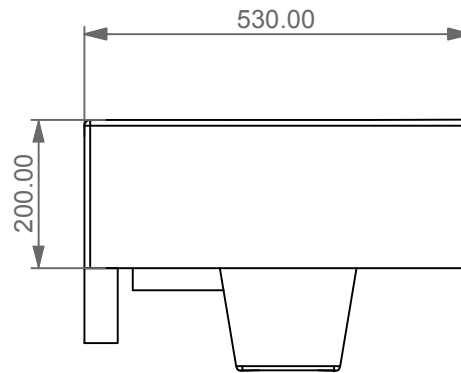

FRONT

LEFT

TOP

REAR

SECTION

Designation
Bidet sospeso Box monoforo
(senza foro su richiesta)
con bacino in crystal-tech® bianco lucido.
Box bidet wall-hung.one hole
(no hole on request)
with float in crystal-tech® white shiny.

Serie: GLASS - BOX

Guide to installation of bidet wall-hung with bottom fixing kit (cod. ACS41)

Series: GLASS - BOX

②

FRONT

LEFT

GSG
CERAMIC DESIGN

Vaso sospeso Box
Box wc wall hung

TOP

REAR

SECTION

Designation Vaso sospeso Box Box wc wall hung	GSG CERAMIC DESIGN
Scale 1:10	This drawing including the respectedata may neither be duplicated nor modified nor altered without the consent of GSG Ceramic Design. The use of the data/technical drawings take place at users own risk and under exclusion of any liability of GSG Ceramic Design. The dimensions are not binding; products are subject to changes. Measurement shown may be subjected to small variations or are indicative.
cod. BXWCSO	