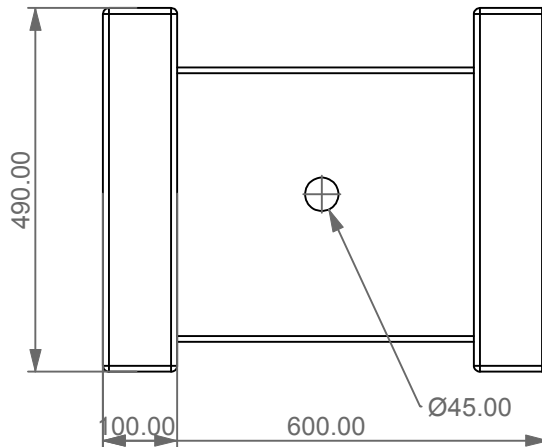

Installation guide for wall-hung wc's with bottom fixing kit (cod. ACS40)

Series: LIKE - BRIO - TOUCH - OZ - BOX - GLASS - TIME - FLUT - SPEED

②

GSGI

CERAMIC DESIGN

Lavabo appoggio o sospeso Box cm 60
 in crystal-tech® bianco lucido
 su coppia di mensole in ceramica
 Box countertop or wall hung Washbasin cm 60
 in crystal-tech® white shiny on ceramic shelves

FRONT

LEFT

TOP

<p>Designation Lavabo appoggio o sospeso Box cm 60 in crystal-tech® bianco lucido su coppia di mensole in ceramica Box countertop or wall hung Washbasin cm 60 in crystal-tech® white shiny on ceramic shelves</p>	
<p>Scale 1:10</p>	<p>This drawing including the respectedata may neither be duplicated nor modified nor altered without the consent of GSG Ceramic Design. The use of the data/technical drawings take place at users own risk and under exclusion of any liability of GSG Ceramic Design.</p>
<p>cod. BXLAME60</p>	<p>The dimensions are not binding; products are subject to changes. Measurement shown may be subjected to small variations or are indicative.</p>