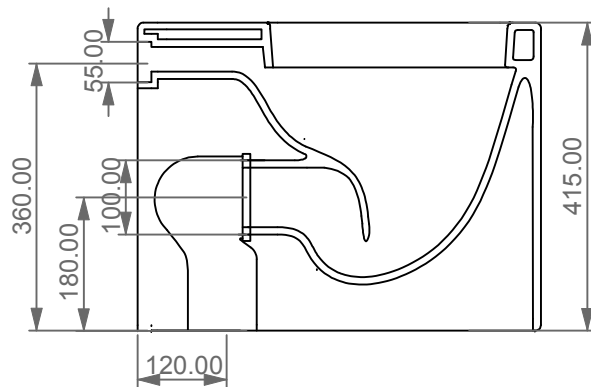

Installation guide for wall-hung wc's with bottom fixing kit (cod. ACS40)

Series: LIKE - BRIO - TOUCH - OZ - BOX - GLASS - TIME - FLUT - SPEED

②

GSGI

CERAMIC DESIGN

Lavabo appoggio o sospeso Box cm 60
 in crystal-tech® bianco lucido
 su coppia di mensole in ceramica
 Box countertop or wall hung Washbasin cm 60
 in crystal-tech® white shiny on ceramic shelves

FRONT

LEFT

TOP

<p>Designation Lavabo appoggio o sospeso Box cm 60 in crystal-tech® bianco lucido su coppia di mensole in ceramica Box countertop or wall hung Washbasin cm 60 in crystal-tech® white shiny on ceramic shelves</p>	
<p>Scale 1:10</p>	<p>This drawing including the respectedata may neither be duplicated nor modified nor altered without the consent of GSG Ceramic Design. The use of the data/technical drawings take place at users own risk and under exclusion of any liability of GSG Ceramic Design.</p>
<p>cod. BXLAME60</p>	<p>The dimensions are not binding; products are subject to changes. Measurement shown may be subjected to small variations or are indicative.</p>

Con connessione eccentrica per scarico a suolo.
With outlying drainage connector for floor trap.

SECTION

GSG
CERAMIC DESIGN

Vaso a terra Box con scarico a parete
convertibile a pavimento con curva tecnica
Box wc back to wall, wall drain suitable
for floor drain with technical elbow