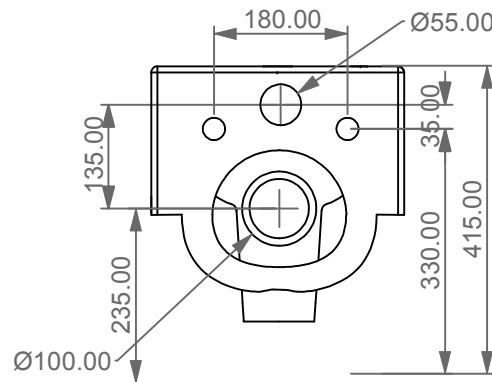

Guida all'installazione dei bidet sospesi con kit fissaggio dal basso (cod. ACS41)

Serie: GLASS - BOX

Guide to installation of bidet wall-hung with bottom fixing kit (cod. ACS41)

Series: GLASS - BOX

1

Guida all'installazione dei bidet sospesi con kit fissaggio dal basso (cod. ACS41)

Serie: GLASS - BOX

Guide to installation of bidet wall-hung with bottom fixing kit (cod. ACS41)

Series: GLASS - BOX

②

FRONT

LEFT

GSG
CERAMIC DESIGN

Vaso sospeso Box
Box wc wall hung

TOP

REAR

SECTION

Designation Vaso sospeso Box Box wc wall hung	GSG CERAMIC DESIGN
Scale 1:10	This drawing including the respectedata may neither be duplicated nor modified nor altered without the consent of GSG Ceramic Design. The use of the data/technical drawings take place at users own risk and under exclusion of any liability of GSG Ceramic Design. The dimensions are not binding; products are subject to changes. Measurement shown may be subjected to small variations or are indicative.
cod. BXWCSO	