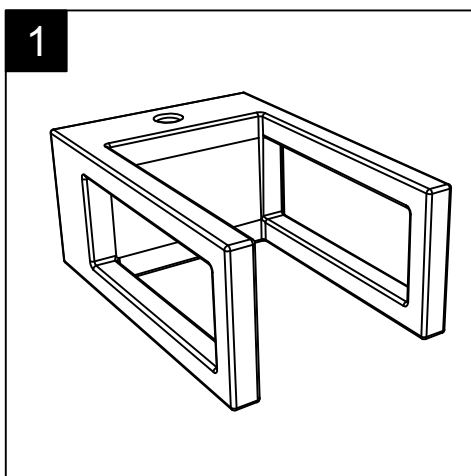

Guida all'installazione dei bidet sospesi con kit fissaggio dal basso (cod. ACS41)

Serie: GLASS - BOX

Guide to installation of bidet wall-hung with bottom fixing kit (cod. ACS41)

Series: GLASS - BOX

1