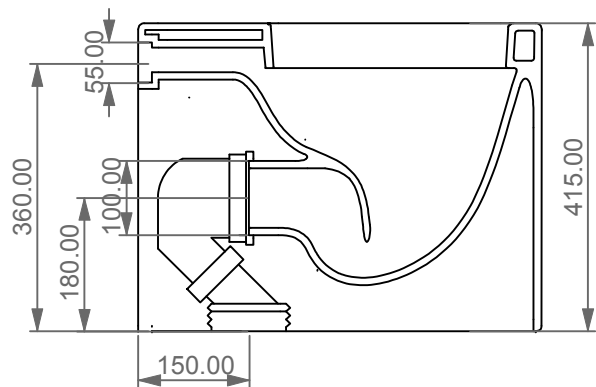

Installation guide for wall-hung wc's with bottom fixing kit (cod. ACS40)

Series: LIKE - BRIO - TOUCH - OZ - BOX - GLASS - TIME - FLUT - SPEED

②

GSGI

CERAMIC DESIGN

Lavabo appoggio o sospeso Box cm 60
 in crystal-tech® bianco lucido
 su coppia di mensole in ceramica
 Box countertop or wall hung Washbasin cm 60
 in crystal-tech® white shiny on ceramic shelves

FRONT

LEFT

TOP

<p>Designation Lavabo appoggio o sospeso Box cm 60 in crystal-tech® bianco lucido su coppia di mensole in ceramica Box countertop or wall hung Washbasin cm 60 in crystal-tech® white shiny on ceramic shelves</p>	
<p>Scale 1:10</p>	<p>This drawing including the respectedata may neither be duplicated nor modified nor altered without the consent of GSG Ceramic Design. The use of the data/technical drawings take place at users own risk and under exclusion of any liability of GSG Ceramic Design.</p>
<p>cod. BXLAME60</p>	<p>The dimensions are not binding; products are subject to changes. Measurement shown may be subjected to small variations or are indicative.</p>

Con connessione eccentrica per scarico a suolo.
With outlying drainage connector for floor trap.

SECTION

GSG
CERAMIC DESIGN

Vaso a terra Box con scarico a parete
convertibile a pavimento con curva tecnica
Box wc back to wall, wall drain suitable
for floor drain with technical elbow