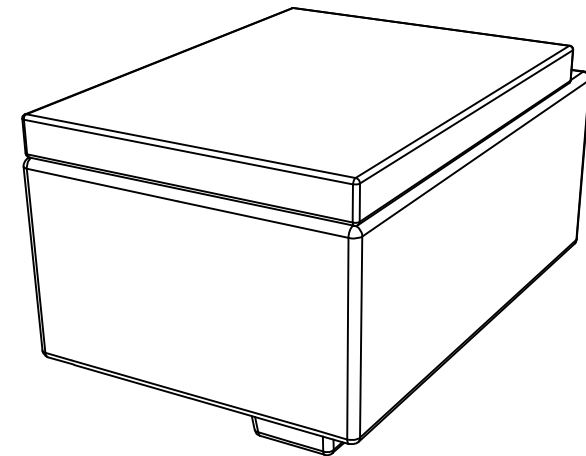

GSG

CERAMIC DESIGN

Bidet sospeso Box monoforo
(senza foro su richiesta)
con bacino in crystal-tech® bianco lucido.
Box bidet wall-hung.one hole
(no hole on request)
with float in crystal-tech® white shiny.

FRONT

LEFT

TOP

REAR

SECTION

Designation
Bidet sospeso Box monoforo
(senza foro su richiesta)
con bacino in crystal-tech® bianco lucido.
Box bidet wall-hung.one hole
(no hole on request)
with float in crystal-tech® white shiny.

Serie: GLASS - BOX

Guide to installation of bidet wall-hung with bottom fixing kit (cod. ACS41)

Series: GLASS - BOX

②

FRONT

LEFT

GSG
CERAMIC DESIGN

Vaso sospeso Box
Box wc wall hung

TOP

REAR

SECTION

Designation Vaso sospeso Box Box wc wall hung	GSG CERAMIC DESIGN
Scale 1:10	This drawing including the respectedata may neither be duplicated nor modified nor altered without the consent of GSG Ceramic Design. The use of the data/technical drawings take place at users own risk and under exclusion of any liability of GSG Ceramic Design. The dimensions are not binding; products are subject to changes. Measurement shown may be subjected to small variations or are indicative.
cod. BXWCSO	