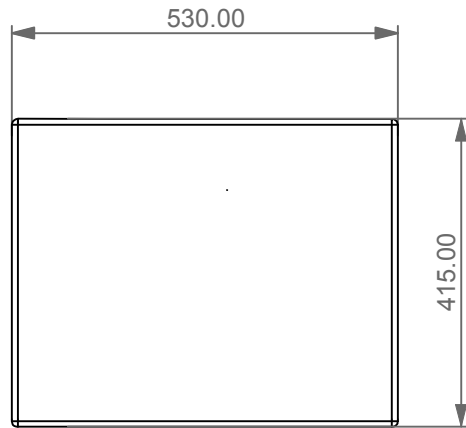

Con connessione eccentrica per scarico a suolo.
With outlying drainage connector for floor trap.

SECTION

GSG
CERAMIC DESIGN

Vaso a terra Box con scarico a parete
convertibile a pavimento con curva tecnica
Box wc back to wall, wall drain suitable
for floor drain with technical elbow

TOP

REAR

FRONT

LEFT

Designation
Vaso a terra Box con scarico a parete
convertibile a pavimento con curva tecnica
Box wc back to wall, wall drain suitable
for floor drain with technical elbow

Scale
1:10

cod. BXWC01

GSG
CERAMIC DESIGN

This drawing including the respected data may neither be duplicated nor modified nor altered without the consent of GSG Ceramic Design. The use of the data/technical drawings take place at users own risk and under exclusion of any liability of GSG Ceramic Design. The dimensions are not binding; products are subject to changes. Measurement shown may be subjected to small variations or are indicative.