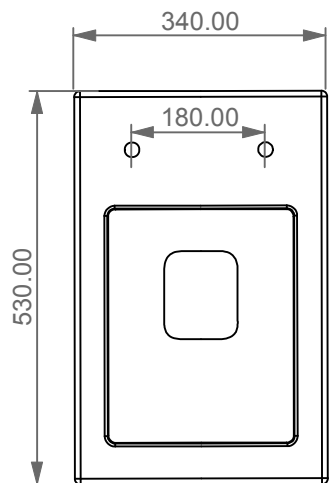

Installation guide for wall-hung wc's with bottom fixing kit (cod. ACS40)

Series: LIKE - BRIO - TOUCH - OZ - BOX - GLASS - TIME - FLUT - SPEED

②

GSGI

CERAMIC DESIGN

Lavabo appoggio o sospeso Box cm 60
 in crystal-tech® bianco lucido
 su coppia di mensole in ceramica
 Box countertop or wall hung Washbasin cm 60
 in crystal-tech® white shiny on ceramic shelves

FRONT

LEFT

TOP

<p>Designation Lavabo appoggio o sospeso Box cm 60 in crystal-tech® bianco lucido su coppia di mensole in ceramica Box countertop or wall hung Washbasin cm 60 in crystal-tech® white shiny on ceramic shelves</p>	
<p>Scale 1:10</p>	<p>This drawing including the respectedata may neither be duplicated nor modified nor altered without the consent of GSG Ceramic Design. The use of the data/technical drawings take place at users own risk and under exclusion of any liability of GSG Ceramic Design.</p>
<p>cod. BXLAME60</p>	<p>The dimensions are not binding; products are subject to changes. Measurement shown may be subjected to small variations or are indicative.</p>

Con connessione eccentrica per scarico a suolo.
With outlying drainage connector for floor trap.

SECTION

GSG
CERAMIC DESIGN

Vaso a terra Box con scarico a parete
convertibile a pavimento con curva tecnica
Box wc back to wall, wall drain suitable
for floor drain with technical elbow