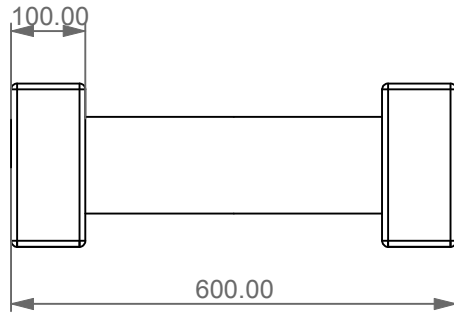

Installation guide for wall-hung wc's with bottom fixing kit (cod. ACS40)

Series: LIKE - BRIO - TOUCH - OZ - BOX - GLASS - TIME - FLUT - SPEED

②

GSGI

CERAMIC DESIGN

Lavabo appoggio o sospeso Box cm 60
 in crystal-tech® bianco lucido
 su coppia di mensole in ceramica
 Box countertop or wall hung Washbasin cm 60
 in crystal-tech® white shiny on ceramic shelves

FRONT

LEFT

TOP

<p>Designation Lavabo appoggio o sospeso Box cm 60 in crystal-tech® bianco lucido su coppia di mensole in ceramica Box countertop or wall hung Washbasin cm 60 in crystal-tech® white shiny on ceramic shelves</p>	
<p>Scale 1:10</p>	<p>This drawing including the respectedata may neither be duplicated nor modified nor altered without the consent of GSG Ceramic Design. The use of the data/technical drawings take place at users own risk and under exclusion of any liability of GSG Ceramic Design.</p>
<p>cod. BXLAME60</p>	<p>The dimensions are not binding; products are subject to changes. Measurement shown may be subjected to small variations or are indicative.</p>