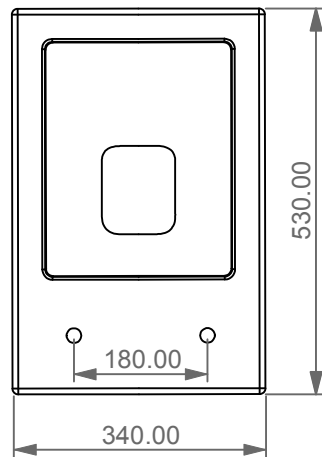

Serie: GLASS - BOX

Guide to installation of bidet wall-hung with bottom fixing kit (cod. ACS41)

Series: GLASS - BOX

②

FRONT

LEFT

GSG
CERAMIC DESIGN

Vaso sospeso Box
Box wc wall hung

TOP

REAR

SECTION

Designation Vaso sospeso Box Box wc wall hung	GSG CERAMIC DESIGN
Scale 1:10	This drawing including the respectedata may neither be duplicated nor modified nor altered without the consent of GSG Ceramic Design. The use of the data/technical drawings take place at users own risk and under exclusion of any liability of GSG Ceramic Design. The dimensions are not binding; products are subject to changes. Measurement shown may be subjected to small variations or are indicative.
cod. BXWCSO	