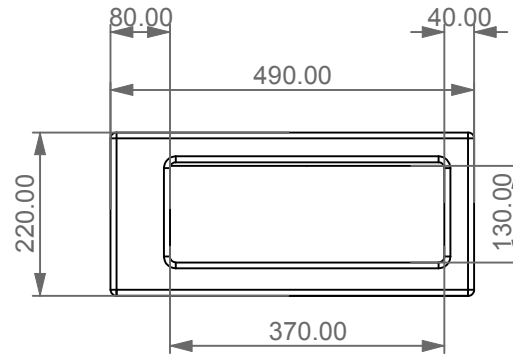

Installation guide for wall-hung wc's with bottom fixing kit (cod. ACS40)

Series: LIKE - BRIO - TOUCH - OZ - BOX - GLASS - TIME - FLUT - SPEED

②

GSGI

CERAMIC DESIGN

Lavabo appoggio o sospeso Box cm 60
 in crystal-tech® bianco lucido
 su coppia di mensole in ceramica
 Box countertop or wall hung Washbasin cm 60
 in crystal-tech® white shiny on ceramic shelves

FRONT

LEFT

TOP

<p>Designation Lavabo appoggio o sospeso Box cm 60 in crystal-tech® bianco lucido su coppia di mensole in ceramica Box countertop or wall hung Washbasin cm 60 in crystal-tech® white shiny on ceramic shelves</p>	
<p>Scale 1:10</p>	<p>This drawing including the respectedata may neither be duplicated nor modified nor altered without the consent of GSG Ceramic Design. The use of the data/technical drawings take place at users own risk and under exclusion of any liability of GSG Ceramic Design.</p>
<p>cod. BXLAME60</p>	<p>The dimensions are not binding; products are subject to changes. Measurement shown may be subjected to small variations or are indicative.</p>