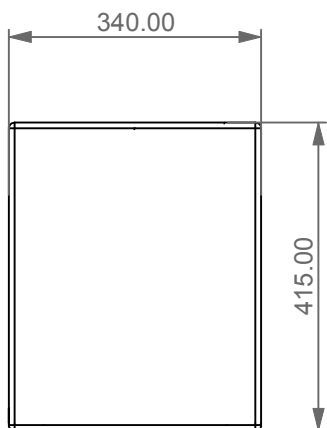

Con connessione eccentrica per scarico a suolo.
With outlying drainage connector for floor trap.

SECTION

GSG
CERAMIC DESIGN

Vaso a terra Box con scarico a parete
convertibile a pavimento con curva tecnica
Box wc back to wall, wall drain suitable
for floor drain with technical elbow

TOP

REAR

FRONT

LEFT

Designation
Vaso a terra Box con scarico a parete
convertibile a pavimento con curva tecnica
Box wc back to wall, wall drain suitable
for floor drain with technical elbow

Scale
1:10

cod. BXWC01

GSG
CERAMIC DESIGN

This drawing including the respected data may neither be duplicated nor modified nor altered without the consent of GSG Ceramic Design. The use of the data/technical drawings take place at users own risk and under exclusion of any liability of GSG Ceramic Design. The dimensions are not binding; products are subject to changes. Measurement shown may be subjected to small variations or are indicative.