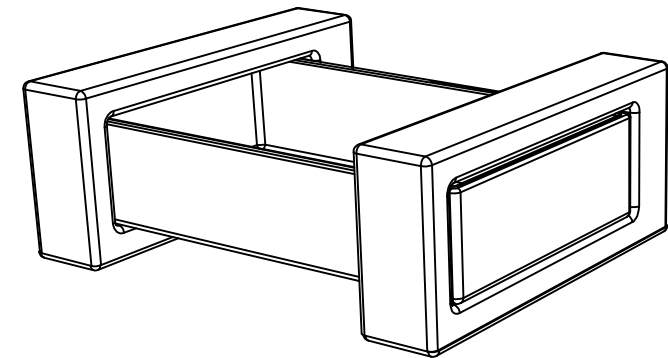

Installation guide for wall-hung wc's with bottom fixing kit (cod. ACS40)

Series: LIKE - BRIO - TOUCH - OZ - BOX - GLASS - TIME - FLUT - SPEED

②

GSGI

CERAMIC DESIGN

Lavabo appoggio o sospeso Box cm 60
 in crystal-tech® bianco lucido
 su coppia di mensole in ceramica
 Box countertop or wall hung Washbasin cm 60
 in crystal-tech® white shiny on ceramic shelves

FRONT

LEFT

TOP

<p>Designation Lavabo appoggio o sospeso Box cm 60 in crystal-tech® bianco lucido su coppia di mensole in ceramica Box countertop or wall hung Washbasin cm 60 in crystal-tech® white shiny on ceramic shelves</p>	
<p>Scale 1:10</p>	<p>This drawing including the respectedata may neither be duplicated nor modified nor altered without the consent of GSG Ceramic Design. The use of the data/technical drawings take place at users own risk and under exclusion of any liability of GSG Ceramic Design.</p>
<p>cod. BXLAME60</p>	<p>The dimensions are not binding; products are subject to changes. Measurement shown may be subjected to small variations or are indicative.</p>

Con connessione eccentrica per scarico a suolo.
With outlying drainage connector for floor trap.

SECTION

GSG
CERAMIC DESIGN

Vaso a terra Box con scarico a parete
convertibile a pavimento con curva tecnica
Box wc back to wall, wall drain suitable
for floor drain with technical elbow