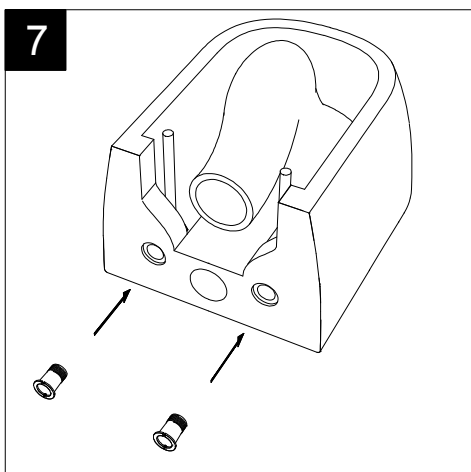

Guida all'installazione dei vasi sospesi con kit di fissaggio dal basso (cod. ACS40)

Serie: LIKE - BRIO - TOUCH - OZ - BOX - GLASS - TIME - FLUT - SPEED

Installation guide for wall-hung wc's with bottom fixing kit (cod. ACS40)

Series: LIKE - BRIO - TOUCH - OZ - BOX - GLASS - TIME - FLUT - SPEED

①