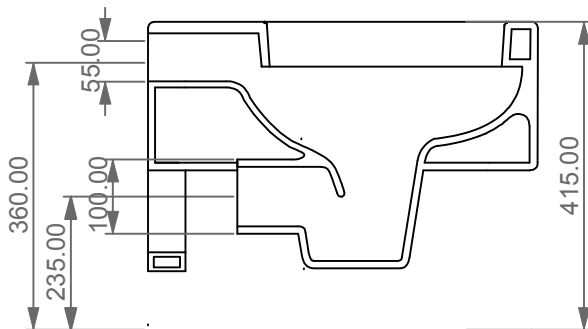

FRONT

LEFT

TOP

REAR

SECTION

Designation
Bidet sospeso Box monoforo
(senza foro su richiesta)
con bacino in crystal-tech® bianco lucido.
Box bidet wall-hung.one hole
(no hole on request)
with float in crystal-tech® white shiny.

Guida all'installazione dei bidet sospesi con kit fissaggio dal basso (cod. ACS41)

Serie: GLASS - BOX

Guide to installation of bidet wall-hung with bottom fixing kit (cod. ACS41)

Series: GLASS - BOX

1

Guida all'installazione dei bidet sospesi con kit fissaggio dal basso (cod. ACS41)

Serie: GLASS - BOX

Guide to installation of bidet wall-hung with bottom fixing kit (cod. ACS41)

Series: GLASS - BOX

②

FRONT

LEFT

GSG
CERAMIC DESIGN

Vaso sospeso Box
Box wc wall hung

TOP

REAR

SECTION

Designation Vaso sospeso Box Box wc wall hung	GSG CERAMIC DESIGN
Scale 1:10	This drawing including the respectedata may neither be duplicated nor modified nor altered without the consent of GSG Ceramic Design. The use of the data/technical drawings take place at users own risk and under exclusion of any liability of GSG Ceramic Design. The dimensions are not binding; products are subject to changes. Measurement shown may be subjected to small variations or are indicative.
cod. BXWCSO	