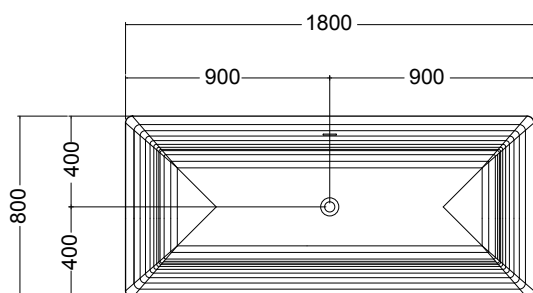

ART. 961212

vasca quadrata 120x120 in polymineral
peso 175 Kg.

polymineral square bathtub 120x120

ART. 961880

vasca rettangolare 180x80 in polymineral
peso 185 Kg.

polymineral rectangular bathtub 180x80

ART. 961670

vasca rettangolare 160x70 in polymineral
peso 170 Kg.

polymineral rectangular bathtub 160x70

ART. 961680

vasca ovale 160x80 in polymineral
peso 170 Kg.

polymineral oval bathtub 160x80

ART. 961200

vasca tonda Ø 120 in polymineral
peso 174 Kg.