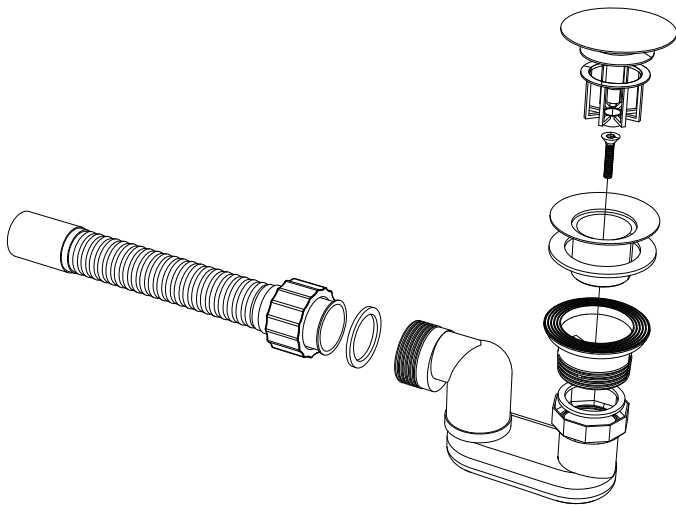

ATMOSFERE.01

Vasche DUAL

Istruzioni di montaggio
Assembly instructions

Colacril

ACCESSORI INCLUSI / ACCESSORIES SUPPLIED

X4

X4

X1

ART. 961212

vasca quadrata 120x120 in polymineral
peso 175 Kg.

polymineral square bathtub 120x120

ART. 961880

vasca rettangolare 180x80 in polymineral
peso 185 Kg.

polymineral rectangular bathtub 180x80

ART. 961670

vasca rettangolare 160x70 in polymineral
peso 170 Kg.

polymineral rectangular bathtub 160x70

ART. 961680

vasca ovale 160x80 in polymineral
peso 170 Kg.

polymineral oval bathtub 160x80

ART. 961200

vasca tonda Ø 120 in polymineral
peso 174 Kg.

polymineral round bathtub Ø 120

1

Asse di mezzeria dello scarico.
Centreline of drain.

Asse di mezzeria dello scarico.
Centreline of drain.

2

3

4

5