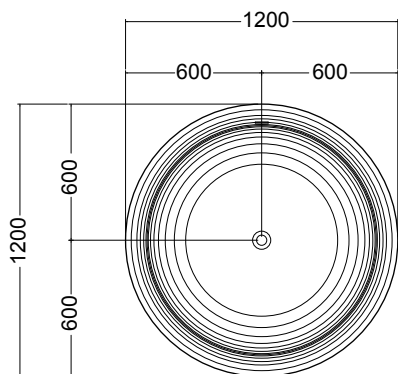

ART. 961212

vasca quadrata 120x120 in polymineral
peso 175 Kg.

polymineral square bathtub 120x120

ART. 961880

vasca rettangolare 180x80 in polymineral
peso 185 Kg.

polymineral rectangular bathtub 180x80

ART. 961670

vasca rettangolare 160x70 in polymineral
peso 170 Kg.

polymineral rectangular bathtub 160x70

ART. 961680

vasca ovale 160x80 in polymineral
peso 170 Kg.

polymineral oval bathtub 160x80

ART. 961200

vasca tonda Ø 120 in polymineral
peso 174 Kg.

polymineral round bathtub Ø 120

1

Asse di mezzeria dello scarico.
Centreline of drain.

Asse di mezzeria dello scarico.
Centreline of drain.

2

3

4

5