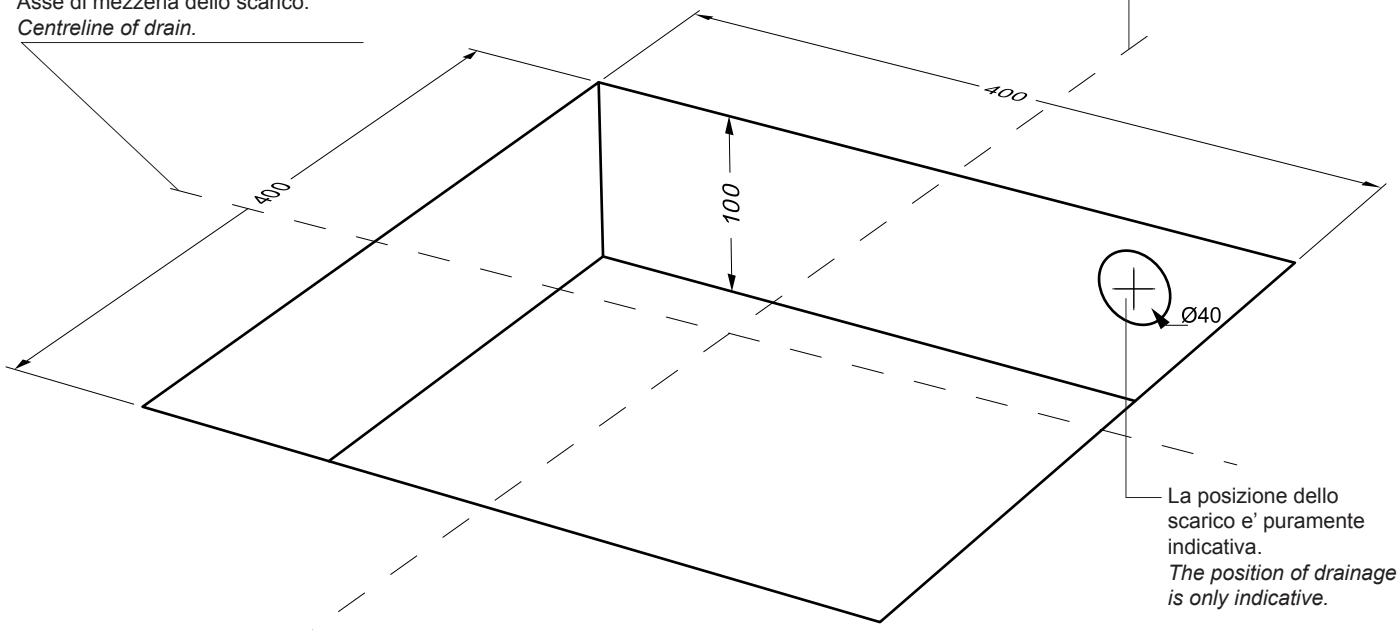

ART. 961212

vasca quadrata 120x120 in polymineral
peso 175 Kg.

polymineral square bathtub 120x120

ART. 961880

vasca rettangolare 180x80 in polymineral
peso 185 Kg.

polymineral rectangular bathtub 180x80

ART. 961670

vasca rettangolare 160x70 in polymineral
peso 170 Kg.

polymineral rectangular bathtub 160x70

ART. 961680

vasca ovale 160x80 in polymineral
peso 170 Kg.

polymineral oval bathtub 160x80

ART. 961200

vasca tonda Ø 120 in polymineral
peso 174 Kg.

polymineral round bathtub Ø 120

1

Asse di mezzeria dello scarico.
Centreline of drain.

Asse di mezzeria dello scarico.
Centreline of drain.

2

3

4

5