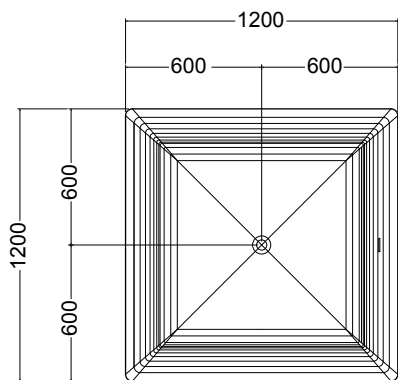

ART. 961212

vasca quadrata 120x120 in polymineral
peso 175 Kg.

polymineral square bathtub 120x120

ART. 961880

vasca rettangolare 180x80 in polymineral
peso 185 Kg.

polymineral rectangular bathtub 180x80

ART. 961670

vasca rettangolare 160x70 in polymineral
peso 170 Kg.

polymineral rectangular bathtub 160x70

ART. 961680

vasca ovale 160x80 in polymineral
peso 170 Kg.

polymineral oval bathtub 160x80

ART. 961200

vasca tonda Ø 120 in polymineral
peso 174 Kg.