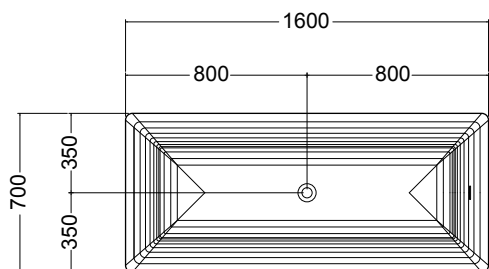

ART. 961212

vasca quadrata 120x120 in polymineral
peso 175 Kg.

polymineral square bathtub 120x120

ART. 961880

vasca rettangolare 180x80 in polymineral
peso 185 Kg.

polymineral rectangular bathtub 180x80

ART. 961670

vasca rettangolare 160x70 in polymineral
peso 170 Kg.

polymineral rectangular bathtub 160x70

ART. 961680

vasca ovale 160x80 in polymineral
peso 170 Kg.

polymineral oval bathtub 160x80

ART. 961200

vasca tonda Ø 120 in polymineral
peso 174 Kg.