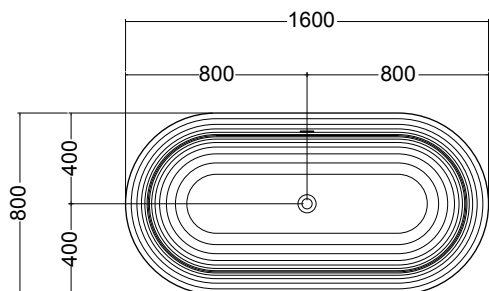

ART. 961212

vasca quadrata 120x120 in polymineral
peso 175 Kg.

polymineral square bathtub 120x120

ART. 961880

vasca rettangolare 180x80 in polymineral
peso 185 Kg.

polymineral rectangular bathtub 180x80

ART. 961670

vasca rettangolare 160x70 in polymineral
peso 170 Kg.

polymineral rectangular bathtub 160x70

ART. 961680

vasca ovale 160x80 in polymineral
peso 170 Kg.

polymineral oval bathtub 160x80

ART. 961200

vasca tonda Ø 120 in polymineral
peso 174 Kg.