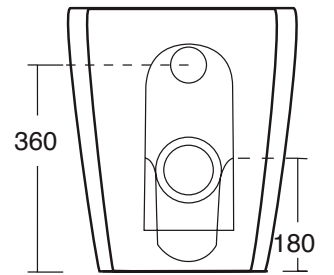

cod. VA1502  
Vaso scarico universale  
Back to wall WC  
L 36 P 52,5 H 43 cm / 25 kg

cod. BI1503  
Bidet monoforo  
Back to wall bidet  
with one hole  
L 36 P 52,5 H 43 cm / 25 kg