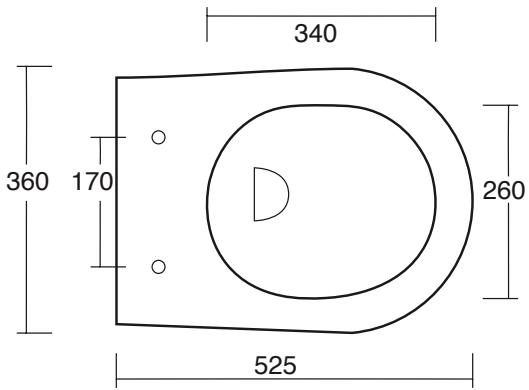

cod. VA1502  
Vaso scarico universale  
Back to wall WC  
L 36 P 52,5 H 43 cm / 25 kg

cod. BI1503  
Bidet monoforo  
Back to wall bidet  
with one hole  
L 36 P 52,5 H 43 cm / 25 kg