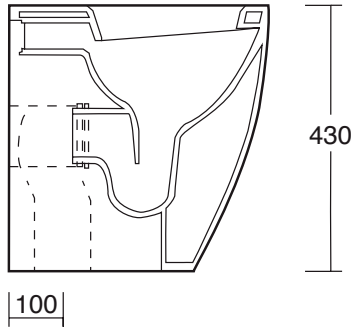

cod. VA1502  
Vaso scarico universale  
Back to wall WC  
L 36 P 52,5 H 43 cm / 25 kg

cod. BI1503  
Bidet monoforo  
Back to wall bidet  
with one hole  
L 36 P 52,5 H 43 cm / 25 kg