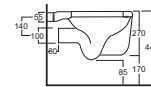

Art. 0351
Cassetta monoblocco a colonna
per vaso a terra.
Column cistern monoblock for
wc back to wall.