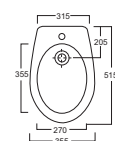

Art. 0351
Cassetta monoblocco a colonna
per vaso a terra.
Column cistern monoblock for
wc back to wall.