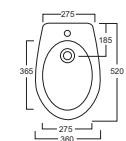

Art. 0151
Vaso Piccadilly
Piccadilly wc

Art. 0351
Cassetta monoblocco a colonna
per vaso a terra.
Column cistern monoblock for
wc back to wall.