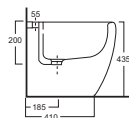

Art. 0151
Vaso Piccadilly
Piccadilly wc

Art. 0351
Cassetta monoblocco a colonna
per vaso a terra.
Column cistern monoblock for
wc back to wall.