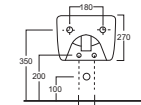

Art. 0351
Cassetta monoblocco a colonna
per vaso a terra.
Column cistern monoblock for
wc back to wall.