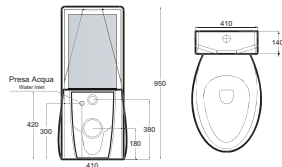

Art. 0351
Cassetta monoblocco a colonna
per vaso a terra.
Column cistern monoblock for
wc back to wall.