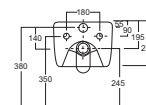

Art. 0351
Cassetta monoblocco a colonna
per vaso a terra.
Column cistern monoblock for
wc back to wall.