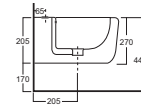

Art. 0351
Cassetta monoblocco a colonna
per vaso a terra.
Column cistern monoblock for
wc back to wall.