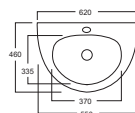

Art. 0351
Cassetta monoblocco a colonna
per vaso a terra.
Column cistern monoblock for
wc back to wall.