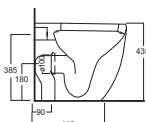

Art. 0151
Vaso Piccadilly
Piccadilly wc