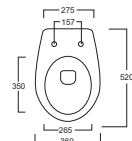

Art. 0151
Vaso Piccadilly
Piccadilly wc