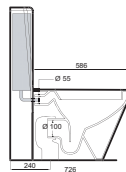

Art. 0151
Vaso Piccadilly
Piccadilly wc

Art. 0351
Cassetta monoblocco a colonna
per vaso a terra.
Column cistern monoblock for
wc back to wall.