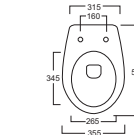

Art. 0351
Cassetta monoblocco a colonna
per vaso a terra.
Column cistern monoblock for
wc back to wall.