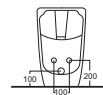

Art. 0551
Bidet Piccadilly
Piccadilly bidet

Art. 0351
Cassetta monoblocco a colonna
per vaso a terra.
Column cistern monoblock for
wc back to wall.