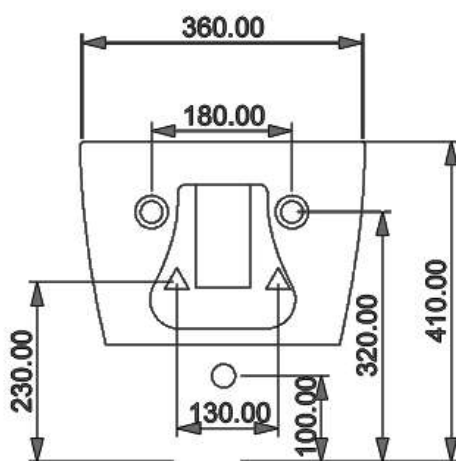

BIDET SOSPESO

Like xxs

Cod. LKBISOXXS

Misure: 48,5x36xh26 cm

LEFT

SECTION

TOP

REAR

FRONT

WC SOSPESO

Like xxs

Cod. LKWCSOXXS

Misure: 48,5x36xh26 cm

LEFT

SECTION

TOP