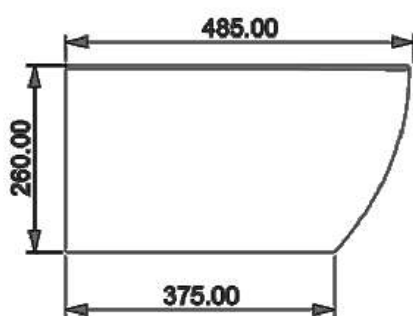

BIDET SOSPESO

Like xxs

Cod. LKBISOXXS

Misure: 48,5x36xh26 cm

LEFT

SECTION

TOP

REAR

FRONT

WC SOSPESO

Like xxs

Cod. LKWCSOXXS

Misure: 48,5x36xh26 cm

LEFT

SECTION

TOP