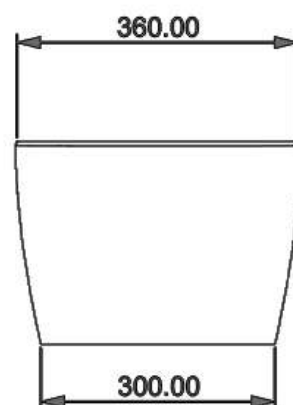

BIDET SOSPESO

Like xxs

Cod. LKBISOXXS

Misure: 48,5x36xh26 cm

LEFT

SECTION

TOP

REAR

FRONT

WC SOSPESO

Like xxs

Cod. LKWCSOXXS

Misure: 48,5x36xh26 cm

LEFT

SECTION

TOP