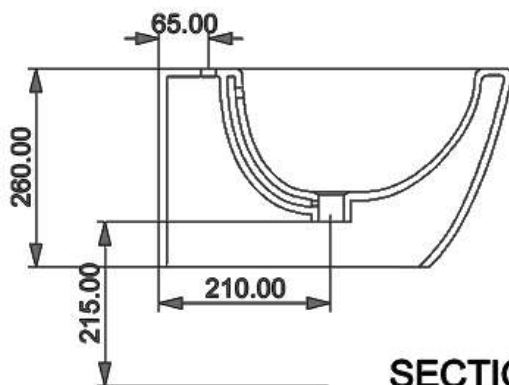

BIDET SOSPESO

Like xxs

Cod. LKBISOXXS

Misure: 48,5x36xh26 cm

LEFT

SECTION

TOP

REAR

FRONT

WC SOSPESO

Like xxs

Cod. LKWCSOXXS

Misure: 48,5x36xh26 cm

LEFT

SECTION

TOP