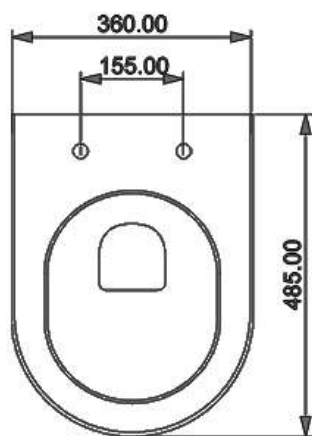

BIDET SOSPESO

Like xxs

Cod. LKBISOXXS

Misure: 48,5x36xh26 cm

LEFT

SECTION

TOP

REAR

FRONT

WC SOSPESO

Like xxs

Cod. LKWCSOXXS

Misure: 48,5x36xh26 cm

LEFT

SECTION

TOP