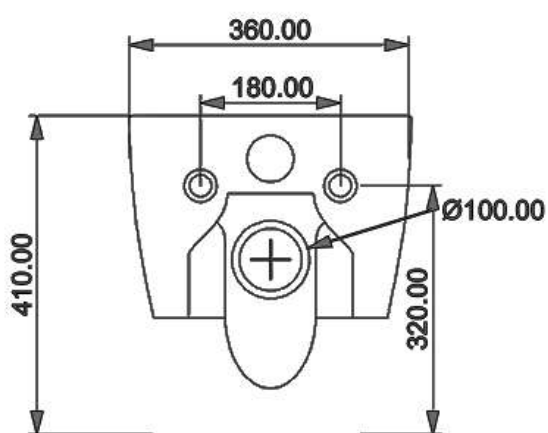

BIDET SOSPESO

Like xxs

Cod. LKBISOXXS

Misure: 48,5x36xh26 cm

LEFT

SECTION

TOP

REAR

FRONT

WC SOSPESO

Like xxs

Cod. LKWCSOXXS

Misure: 48,5x36xh26 cm

LEFT

SECTION

TOP