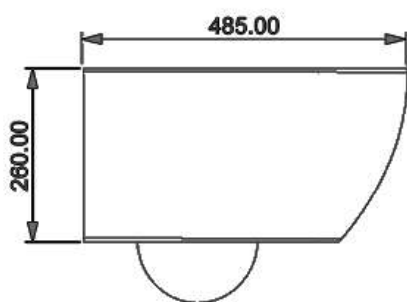

BIDET SOSPESO

Like xxs

Cod. LKBISOXXS

Misure: 48,5x36xh26 cm

LEFT

SECTION

TOP

REAR

FRONT

WC SOSPESO

Like xxs

Cod. LKWCSOXXS

Misure: 48,5x36xh26 cm

LEFT

SECTION

TOP