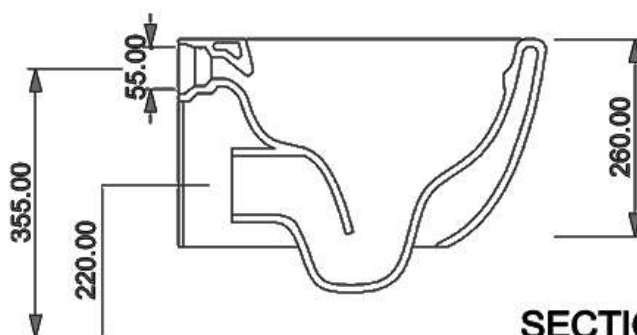

BIDET SOSPESO

Like xxs

Cod. LKBISOXXS

Misure: 48,5x36xh26 cm

LEFT

SECTION

TOP

REAR

FRONT

WC SOSPESO

Like xxs

Cod. LKWCSOXXS

Misure: 48,5x36xh26 cm

LEFT

SECTION

TOP