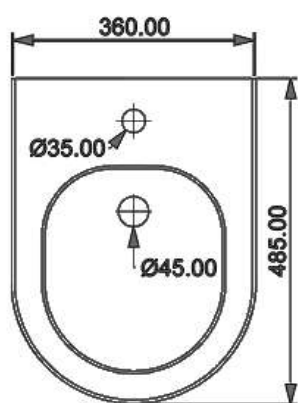

BIDET SOSPESO

Like xxs

Cod. LKBISOXXS

Misure: 48,5x36xh26 cm

LEFT

SECTION

TOP

REAR

FRONT

WC SOSPESO

Like xxs

Cod. LKWCSOXXS

Misure: 48,5x36xh26 cm

LEFT

SECTION

TOP

REAR

FRONT