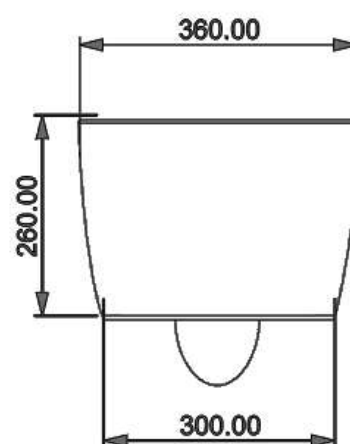

WC SOSPESO

Like xxs

Cod. LKWCSOXXS

Misure: 48,5x36xh26 cm

FRONT