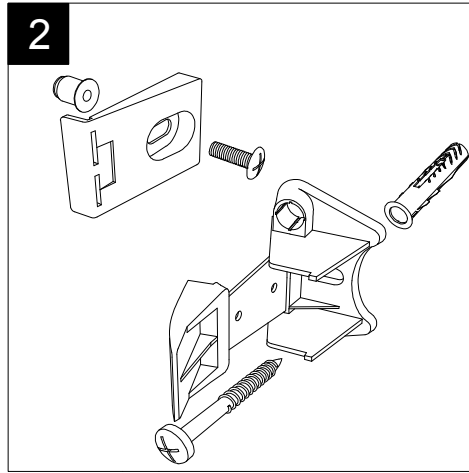

FRONT

LEFT

**GSG**  
CERAMIC DESIGN

Bidet a terra flut monoforo  
Flut bidet back to wall one hole

TOP

REAR

SECTION

Designation	
Bidet a terra flut monoforo Flut bidet back to wall one hole	
Scale 1:10	
cod. FLBI01	<p>This drawing including the respected data may neither be duplicated nor modified nor altered without the consent of GSG Ceramic Design. The use of the data/technical drawings take place at users own risk and under exclusion of any liability of GSG Ceramic Design. The dimensions are not binding; products are subject to changes. Measurement shown may be subjected to small variations or are indicative.</p>

Guida all'installazione dei bidet a pavimento con kit di fissaggio a parete nascosto (cod. ACS51)

Serie: LIKE - BRIO - TOUCH - FLUT - SPEED

Installation guide for floor standing bidets with wall hidden fixing kit (cod. ACS51)

Series: LIKE - BRIO - TOUCH - FLUT - SPEED

①

Guida all'istallazione dei bidet a pavimento con kit di fissaggio a parete nascosto (cod. ACS51)

Serie: LIKE - BRIO - TOUCH - FLUT - SPEED

*Installation guide for floor standing bidets with wall hidden fixing kit (cod. ACS51)*

*Series: LIKE - BRIO - TOUCH - FLUT - SPEED*

②

Lavabo Flut Quadro bordo fino, cm 42.  
 Flut Washbasin Square cm 42 thin edge.

FRONT

LEFT

TOP

SECTION

Designation Lavabo Flut Quadro bordo fino, cm 42. Flut Washbasin Square cm 42 thin edge.	
Scale 1:10	This drawing including the respectedata may neither be duplicated nor modified nor altered without the consent of GSG Ceramic Design. The use of the data/technical drawings take place at users own risk and under exclusion of any liability of GSG Ceramic Design. The dimensions are not binding; products are subject to changes. Measurement shown may be subjected to small variations or are indicative.
cod. FLLAVFSQU42	