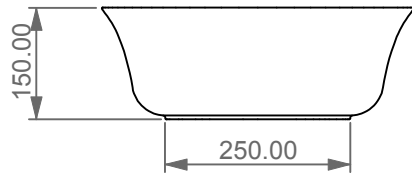

*Series: LIKE - BRIO - TOUCH - FLUT - SPEED*

②

Lavabo Flut Quadro bordo fino, cm 42.  
 Flut Washbasin Square cm 42 thin edge.

FRONT

LEFT

TOP

SECTION

Designation Lavabo Flut Quadro bordo fino, cm 42. Flut Washbasin Square cm 42 thin edge.	
Scale 1:10	This drawing including the respectedata may neither be duplicated nor modified nor altered without the consent of GSG Ceramic Design. The use of the data/technical drawings take place at users own risk and under exclusion of any liability of GSG Ceramic Design. The dimensions are not binding; products are subject to changes. Measurement shown may be subjected to small variations or are indicative.
cod. FLLAVFSQU42	