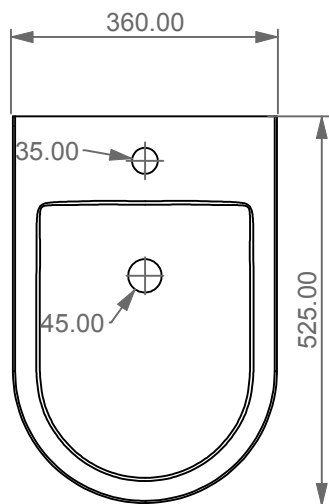

FRONT

LEFT

**GSG**  
CERAMIC DESIGN

Bidet a terra flut monoforo  
Flut bidet back to wall one hole

TOP

REAR

SECTION

Designation	
Bidet a terra flut monoforo Flut bidet back to wall one hole	
Scale 1:10	
cod. FLBI01	<p>This drawing including the respected data may neither be duplicated nor modified nor altered without the consent of GSG Ceramic Design. The use of the data/technical drawings take place at users own risk and under exclusion of any liability of GSG Ceramic Design. The dimensions are not binding; products are subject to changes. Measurement shown may be subjected to small variations or are indicative.</p>

*Series: LIKE - BRIO - TOUCH - FLUT - SPEED*

②

Lavabo Flut Quadro bordo fino, cm 42.  
 Flut Washbasin Square cm 42 thin edge.

FRONT

LEFT

TOP

SECTION

Designation Lavabo Flut Quadro bordo fino, cm 42. Flut Washbasin Square cm 42 thin edge.	
Scale 1:10	This drawing including the respectedata may neither be duplicated nor modified nor altered without the consent of GSG Ceramic Design. The use of the data/technical drawings take place at users own risk and under exclusion of any liability of GSG Ceramic Design. The dimensions are not binding; products are subject to changes. Measurement shown may be subjected to small variations or are indicative.
cod. FLLAVFSQU42	