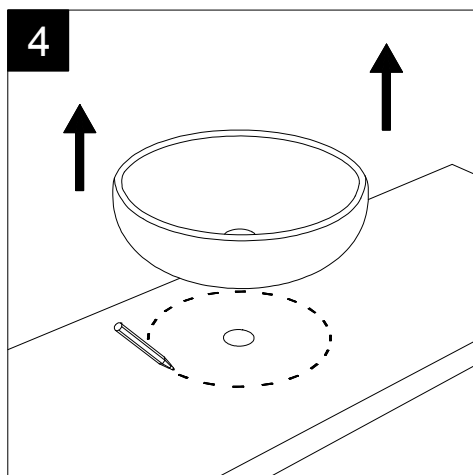

FRONT

LEFT

**GSG**  
CERAMIC DESIGN

Bidet a terra flut monoforo  
Flut bidet back to wall one hole

TOP

REAR

SECTION

Designation	
Bidet a terra flut monoforo Flut bidet back to wall one hole	
Scale 1:10	
cod. FLBI01	<p>This drawing including the respected data may neither be duplicated nor modified nor altered without the consent of GSG Ceramic Design. The use of the data/technical drawings take place at users own risk and under exclusion of any liability of GSG Ceramic Design. The dimensions are not binding; products are subject to changes. Measurement shown may be subjected to small variations or are indicative.</p>

*Series: LIKE - BRIO - TOUCH - FLUT - SPEED*

②

Lavabo Flut Quadro bordo fino, cm 42.  
 Flut Washbasin Square cm 42 thin edge.

FRONT

LEFT

TOP

SECTION

Designation Lavabo Flut Quadro bordo fino, cm 42. Flut Washbasin Square cm 42 thin edge.	
Scale 1:10	This drawing including the respectedata may neither be duplicated nor modified nor altered without the consent of GSG Ceramic Design. The use of the data/technical drawings take place at users own risk and under exclusion of any liability of GSG Ceramic Design. The dimensions are not binding; products are subject to changes. Measurement shown may be subjected to small variations or are indicative.
cod. FLLAVFSQU42	

Guida all'installazione dei lavabi d'appoggio centro-piano.

Serie: EASY - ZENITH - LIKE - TOUCH - BOX - TIME - RING - FLUT

*Installation guide for free standing countertop washbasins.*

*Series: EASY - ZENITH - LIKE - TOUCH - BOX - TIME - RING - FLUT*