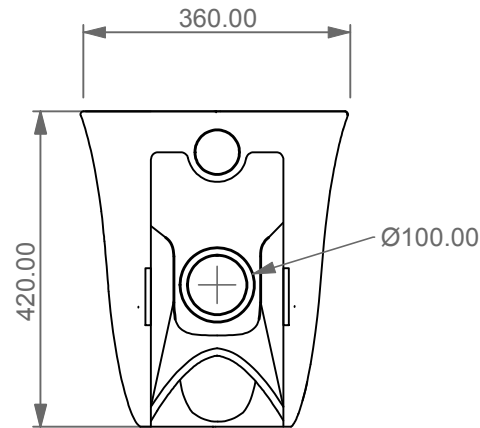

*Series: LIKE - BRIO - TOUCH - FLUT - SPEED*

②

Lavabo Flut Quadro bordo fino, cm 42.  
 Flut Washbasin Square cm 42 thin edge.

FRONT

LEFT

TOP

SECTION

Designation Lavabo Flut Quadro bordo fino, cm 42. Flut Washbasin Square cm 42 thin edge.	
Scale 1:10	This drawing including the respectedata may neither be duplicated nor modified nor altered without the consent of GSG Ceramic Design. The use of the data/technical drawings take place at users own risk and under exclusion of any liability of GSG Ceramic Design. The dimensions are not binding; products are subject to changes. Measurement shown may be subjected to small variations or are indicative.
cod. FLLAVFSQU42	

FRONT

LEFT

**GSG**  
CERAMIC DESIGN

Vaso a terra flut senza brida  
con sistema di scarico Smart Clean  
Flut wc back to wall rimless  
with Smart Clean flushing system

TOP

REAR

SECTION

Con connessione eccentrica per scarico a suolo.  
With outlying drainage connector for floor trap.

Designation  
Vaso a terra flut senza brida  
con sistema di scarico Smart Clean  
Flut wc back to wall rimless  
with Smart Clean flushing system

Scale  
1:10

cod. FLWC01

**GSG**  
CERAMIC DESIGN

This drawing including the respected data may neither be duplicated nor modified nor altered without the consent of GSG Ceramic Design. The use of the data/technical drawings take place at users own risk and under exclusion of any liability of GSG Ceramic Design. The dimensions are not binding; products are subject to changes. Measurement shown may be subjected to small variations or are indicative.