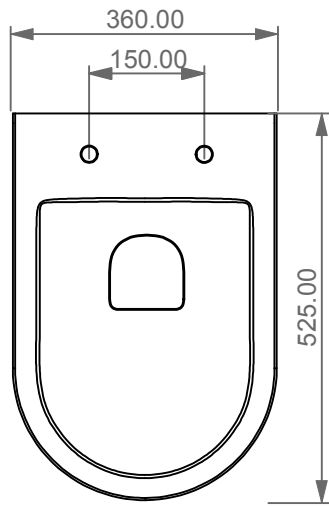

GSG
CERAMIC DESIGN

Vaso a terra flut senza brida
con sistema di scarico Smart Clean
Flut wc back to wall rimless
with Smart Clean flushing system

TOP

Con connessione eccentrica per scarico a suolo.
With outlying drainage connector for floor trap.

Designation
Vaso a terra flut senza brida
con sistema di scarico Smart Clean
Flut wc back to wall rimless
with Smart Clean flushing system

Scale
1:10

cod. FLWC01

GSG
CERAMIC DESIGN

This drawing including the respected data may neither be duplicated nor modified nor altered without the consent of GSG Ceramic Design. The use of the data/technical drawings take place at users own risk and under exclusion of any liability of GSG Ceramic Design. The dimensions are not binding; products are subject to changes. Measurement shown may be subjected to small variations or are indicative.