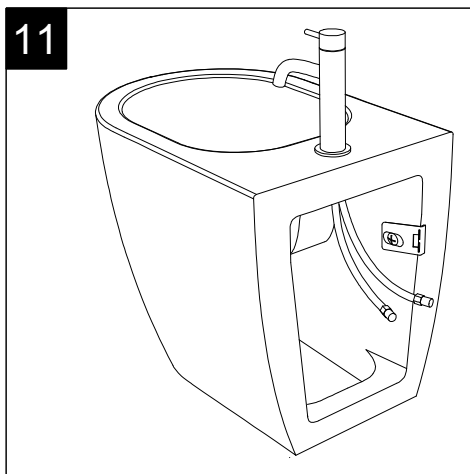

FRONT

LEFT

**GSG**  
CERAMIC DESIGN

Bidet a terra flut monoforo  
Flut bidet back to wall one hole

TOP

REAR

SECTION

Designation	
Bidet a terra flut monoforo Flut bidet back to wall one hole	
Scale 1:10	
cod. FLBI01	<p>This drawing including the respected data may neither be duplicated nor modified nor altered without the consent of GSG Ceramic Design. The use of the data/technical drawings take place at users own risk and under exclusion of any liability of GSG Ceramic Design. The dimensions are not binding; products are subject to changes. Measurement shown may be subjected to small variations or are indicative.</p>

Guida all'installazione dei bidet a pavimento con kit di fissaggio a parete nascosto (cod. ACS51)

Serie: LIKE - BRIO - TOUCH - FLUT - SPEED

Installation guide for floor standing bidets with wall hidden fixing kit (cod. ACS51)

Series: LIKE - BRIO - TOUCH - FLUT - SPEED

①

Guida all'istallazione dei bidet a pavimento con kit di fissaggio a parete nascosto (cod. ACS51)

Serie: LIKE - BRIO - TOUCH - FLUT - SPEED

*Installation guide for floor standing bidets with wall hidden fixing kit (cod. ACS51)*

*Series: LIKE - BRIO - TOUCH - FLUT - SPEED*

②

Lavabo Flut Quadro bordo fino, cm 42.  
 Flut Washbasin Square cm 42 thin edge.

FRONT

LEFT

TOP

SECTION

Designation Lavabo Flut Quadro bordo fino, cm 42. Flut Washbasin Square cm 42 thin edge.	
Scale 1:10	This drawing including the respectedata may neither be duplicated nor modified nor altered without the consent of GSG Ceramic Design. The use of the data/technical drawings take place at users own risk and under exclusion of any liability of GSG Ceramic Design. The dimensions are not binding; products are subject to changes. Measurement shown may be subjected to small variations or are indicative.
cod. FLLAVFSQU42	