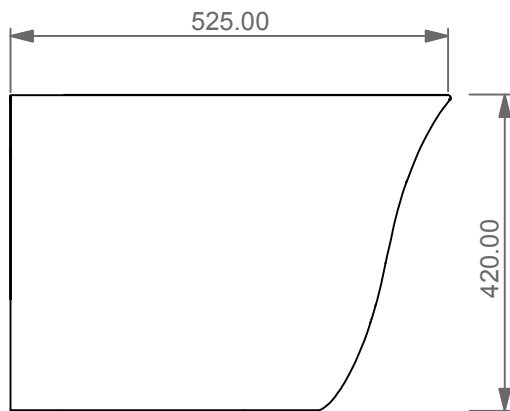

FRONT

LEFT

**GSG**  
CERAMIC DESIGN

Bidet a terra flut monoforo  
Flut bidet back to wall one hole

TOP

REAR

SECTION

Designation	
Bidet a terra flut monoforo Flut bidet back to wall one hole	
Scale 1:10	
cod. FLBI01	<p>This drawing including the respected data may neither be duplicated nor modified nor altered without the consent of GSG Ceramic Design. The use of the data/technical drawings take place at users own risk and under exclusion of any liability of GSG Ceramic Design. The dimensions are not binding; products are subject to changes. Measurement shown may be subjected to small variations or are indicative.</p>

*Series: LIKE - BRIO - TOUCH - FLUT - SPEED*

②

Lavabo Flut Quadro bordo fino, cm 42.  
 Flut Washbasin Square cm 42 thin edge.

FRONT

LEFT

TOP

SECTION

Designation Lavabo Flut Quadro bordo fino, cm 42. Flut Washbasin Square cm 42 thin edge.	
Scale 1:10	This drawing including the respectedata may neither be duplicated nor modified nor altered without the consent of GSG Ceramic Design. The use of the data/technical drawings take place at users own risk and under exclusion of any liability of GSG Ceramic Design. The dimensions are not binding; products are subject to changes. Measurement shown may be subjected to small variations or are indicative.
cod. FLLAVFSQU42	