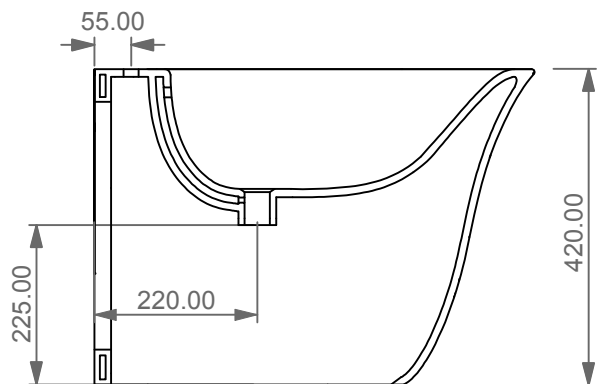

FRONT

LEFT

**GSG**  
CERAMIC DESIGN

Bidet a terra flut monoforo  
Flut bidet back to wall one hole

TOP

REAR

SECTION

Designation	
Bidet a terra flut monoforo Flut bidet back to wall one hole	
Scale 1:10	
cod. FLBI01	<p>This drawing including the respected data may neither be duplicated nor modified nor altered without the consent of GSG Ceramic Design. The use of the data/technical drawings take place at users own risk and under exclusion of any liability of GSG Ceramic Design. The dimensions are not binding; products are subject to changes. Measurement shown may be subjected to small variations or are indicative.</p>

Guida all'installazione dei bidet a pavimento con kit di fissaggio a parete nascosto (cod. ACS51)

Serie: LIKE - BRIO - TOUCH - FLUT - SPEED

Installation guide for floor standing bidets with wall hidden fixing kit (cod. ACS51)

*Series: LIKE - BRIO - TOUCH - FLUT - SPEED*

②

Lavabo Flut Quadro bordo fino, cm 42.  
 Flut Washbasin Square cm 42 thin edge.

FRONT

LEFT

TOP

SECTION

Designation Lavabo Flut Quadro bordo fino, cm 42. Flut Washbasin Square cm 42 thin edge.	
Scale 1:10	This drawing including the respectedata may neither be duplicated nor modified nor altered without the consent of GSG Ceramic Design. The use of the data/technical drawings take place at users own risk and under exclusion of any liability of GSG Ceramic Design. The dimensions are not binding; products are subject to changes. Measurement shown may be subjected to small variations or are indicative.
cod. FLLAVFSQU42	