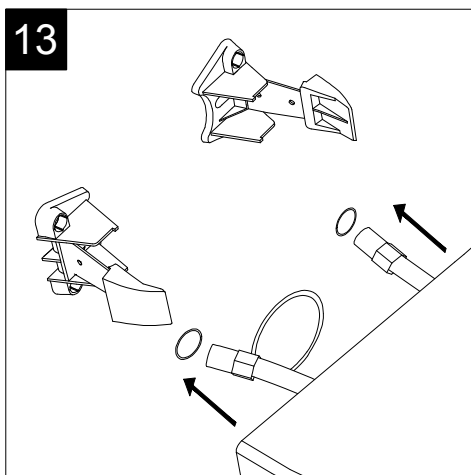

FRONT

LEFT

**GSG**  
CERAMIC DESIGN

Bidet a terra flut monoforo  
Flut bidet back to wall one hole

TOP

REAR

SECTION

Designation	
Bidet a terra flut monoforo Flut bidet back to wall one hole	
Scale 1:10	
cod. FLBI01	<p>This drawing including the respected data may neither be duplicated nor modified nor altered without the consent of GSG Ceramic Design. The use of the data/technical drawings take place at users own risk and under exclusion of any liability of GSG Ceramic Design. The dimensions are not binding; products are subject to changes. Measurement shown may be subjected to small variations or are indicative.</p>

Guida all'installazione dei bidet a pavimento con kit di fissaggio a parete nascosto (cod. ACS51)

Serie: LIKE - BRIO - TOUCH - FLUT - SPEED

Installation guide for floor standing bidets with wall hidden fixing kit (cod. ACS51)

Series: LIKE - BRIO - TOUCH - FLUT - SPEED

①

Guida all'istallazione dei bidet a pavimento con kit di fissaggio a parete nascosto (cod. ACS51)

Serie: LIKE - BRIO - TOUCH - FLUT - SPEED

*Installation guide for floor standing bidets with wall hidden fixing kit (cod. ACS51)*

*Series: LIKE - BRIO - TOUCH - FLUT - SPEED*

②

Lavabo Flut Quadro bordo fino, cm 42.  
 Flut Washbasin Square cm 42 thin edge.

FRONT

LEFT

TOP

SECTION

Designation Lavabo Flut Quadro bordo fino, cm 42. Flut Washbasin Square cm 42 thin edge.	
Scale 1:10	This drawing including the respectedata may neither be duplicated nor modified nor altered without the consent of GSG Ceramic Design. The use of the data/technical drawings take place at users own risk and under exclusion of any liability of GSG Ceramic Design. The dimensions are not binding; products are subject to changes. Measurement shown may be subjected to small variations or are indicative.
cod. FLLAVFSQU42	