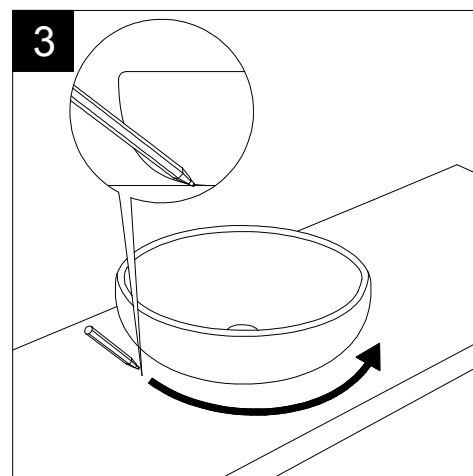

FRONT

LEFT

**GSG**  
CERAMIC DESIGN

Bidet a terra flut monoforo  
Flut bidet back to wall one hole

TOP

REAR

SECTION

Designation	
Bidet a terra flut monoforo Flut bidet back to wall one hole	
Scale 1:10	
cod. FLBI01	<p>This drawing including the respected data may neither be duplicated nor modified nor altered without the consent of GSG Ceramic Design. The use of the data/technical drawings take place at users own risk and under exclusion of any liability of GSG Ceramic Design. The dimensions are not binding; products are subject to changes. Measurement shown may be subjected to small variations or are indicative.</p>

*Series: LIKE - BRIO - TOUCH - FLUT - SPEED*

②

Lavabo Flut Quadro bordo fino, cm 42.  
 Flut Washbasin Square cm 42 thin edge.

FRONT

LEFT

TOP

SECTION

Designation Lavabo Flut Quadro bordo fino, cm 42. Flut Washbasin Square cm 42 thin edge.	
Scale 1:10	This drawing including the respectedata may neither be duplicated nor modified nor altered without the consent of GSG Ceramic Design. The use of the data/technical drawings take place at users own risk and under exclusion of any liability of GSG Ceramic Design. The dimensions are not binding; products are subject to changes. Measurement shown may be subjected to small variations or are indicative.
cod. FLLAVFSQU42	

Guida all'installazione dei lavabi d'appoggio centro-piano.

Serie: EASY - ZENITH - LIKE - TOUCH - BOX - TIME - RING - FLUT

*Installation guide for free standing countertop washbasins.*

*Series: EASY - ZENITH - LIKE - TOUCH - BOX - TIME - RING - FLUT*

FRONT

LEFT

**GSG**  
CERAMIC DESIGN

Vaso a terra flut senza brida  
con sistema di scarico Smart Clean  
Flut wc back to wall rimless  
with Smart Clean flushing system

TOP

REAR

SECTION

Con connessione eccentrica per scarico a suolo.  
With outlying drainage connector for floor trap.