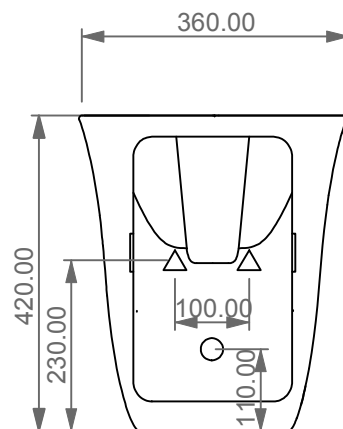

FRONT

LEFT

**GSG**  
CERAMIC DESIGN

Bidet a terra flut monoforo  
Flut bidet back to wall one hole

TOP

REAR

SECTION

Designation	
Bidet a terra flut monoforo Flut bidet back to wall one hole	
Scale 1:10	
cod. FLBI01	<p>This drawing including the respected data may neither be duplicated nor modified nor altered without the consent of GSG Ceramic Design. The use of the data/technical drawings take place at users own risk and under exclusion of any liability of GSG Ceramic Design. The dimensions are not binding; products are subject to changes. Measurement shown may be subjected to small variations or are indicative.</p>

*Series: LIKE - BRIO - TOUCH - FLUT - SPEED*

②

Lavabo Flut Quadro bordo fino, cm 42.  
 Flut Washbasin Square cm 42 thin edge.

FRONT

LEFT

TOP

SECTION

Designation Lavabo Flut Quadro bordo fino, cm 42. Flut Washbasin Square cm 42 thin edge.	
Scale 1:10	This drawing including the respectedata may neither be duplicated nor modified nor altered without the consent of GSG Ceramic Design. The use of the data/technical drawings take place at users own risk and under exclusion of any liability of GSG Ceramic Design. The dimensions are not binding; products are subject to changes. Measurement shown may be subjected to small variations or are indicative.
cod. FLLAVFSQU42	