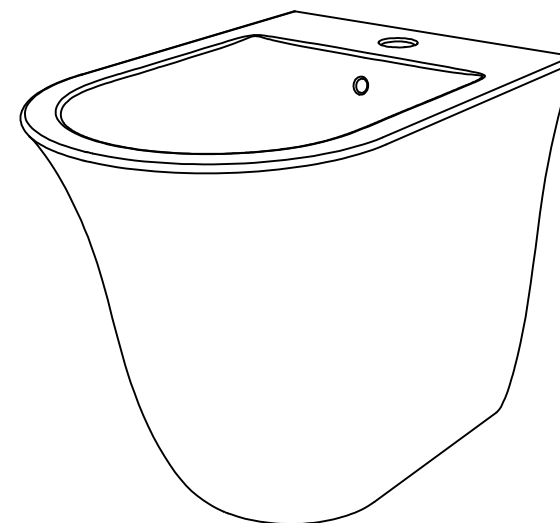

FRONT

LEFT

**GSG**  
CERAMIC DESIGN

Bidet a terra flut monoforo  
Flut bidet back to wall one hole

TOP

REAR

SECTION

Designation	
Bidet a terra flut monoforo Flut bidet back to wall one hole	
Scale 1:10	
cod. FLBI01	<p>This drawing including the respected data may neither be duplicated nor modified nor altered without the consent of GSG Ceramic Design. The use of the data/technical drawings take place at users own risk and under exclusion of any liability of GSG Ceramic Design. The dimensions are not binding; products are subject to changes. Measurement shown may be subjected to small variations or are indicative.</p>

Guida all'installazione dei bidet a pavimento con kit di fissaggio a parete nascosto (cod. ACS51)

Serie: LIKE - BRIO - TOUCH - FLUT - SPEED

Installation guide for floor standing bidets with wall hidden fixing kit (cod. ACS51)

Series: LIKE - BRIO - TOUCH - FLUT - SPEED

①

Guida all'istallazione dei bidet a pavimento con kit di fissaggio a parete nascosto (cod. ACS51)

Serie: LIKE - BRIO - TOUCH - FLUT - SPEED

*Installation guide for floor standing bidets with wall hidden fixing kit (cod. ACS51)*

*Series: LIKE - BRIO - TOUCH - FLUT - SPEED*

②

Lavabo Flut Quadro bordo fino, cm 42.  
 Flut Washbasin Square cm 42 thin edge.

FRONT

LEFT

TOP

SECTION

Designation Lavabo Flut Quadro bordo fino, cm 42. Flut Washbasin Square cm 42 thin edge.	
Scale 1:10	This drawing including the respectedata may neither be duplicated nor modified nor altered without the consent of GSG Ceramic Design. The use of the data/technical drawings take place at users own risk and under exclusion of any liability of GSG Ceramic Design. The dimensions are not binding; products are subject to changes. Measurement shown may be subjected to small variations or are indicative.
cod. FLLAVFSQU42	