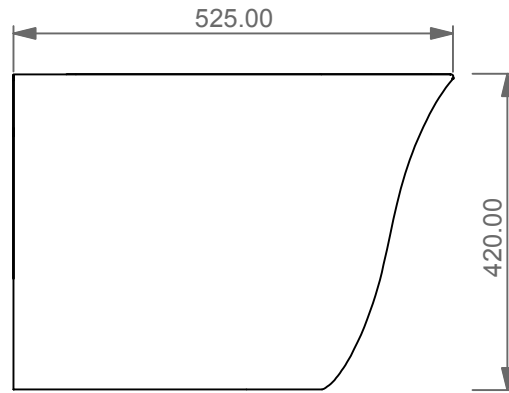

LEFT

GSG
CERAMIC DESIGN

Vaso a terra flut senza brida
con sistema di scarico Smart Clean
Flut wc back to wall rimless
with Smart Clean flushing system