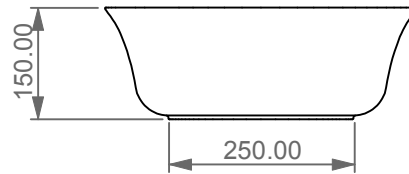

*Series: LIKE - BRIO - TOUCH - FLUT - SPEED*

②

Lavabo Flut Quadro bordo fino, cm 42.  
 Flut Washbasin Square cm 42 thin edge.

FRONT

LEFT

TOP

SECTION

Designation Lavabo Flut Quadro bordo fino, cm 42. Flut Washbasin Square cm 42 thin edge.	
Scale 1:10	This drawing including the respectedata may neither be duplicated nor modified nor altered without the consent of GSG Ceramic Design. The use of the data/technical drawings take place at users own risk and under exclusion of any liability of GSG Ceramic Design. The dimensions are not binding; products are subject to changes. Measurement shown may be subjected to small variations or are indicative.
cod. FLLAVFSQU42	

Guida all'installazione dei lavabi d'appoggio centro-piano.

Serie: EASY - ZENITH - LIKE - TOUCH - BOX - TIME - RING - FLUT

*Installation guide for free standing countertop washbasins.*

*Series: EASY - ZENITH - LIKE - TOUCH - BOX - TIME - RING - FLUT*