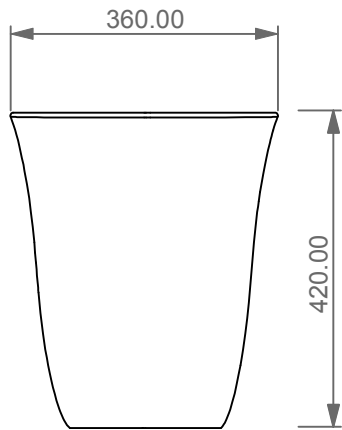

FRONT

GSG
CERAMIC DESIGN

Vaso a terra flut senza brida
con sistema di scarico Smart Clean
Flut wc back to wall rimless
with Smart Clean flushing system

Con connessione eccentrica per scarico a suolo.
With outlying drainage connector for floor trap.

Designation
Vaso a terra flut senza brida
con sistema di scarico Smart Clean
Flut wc back to wall rimless
with Smart Clean flushing system

Scale
1:10

cod. FLWC01

GSG
CERAMIC DESIGN

This drawing including the respected data may neither be duplicated nor modified nor altered without the consent of GSG Ceramic Design. The use of the data/technical drawings take place at users own risk and under exclusion of any liability of GSG Ceramic Design. The dimensions are not binding; products are subject to changes. Measurement shown may be subjected to small variations or are indicative.