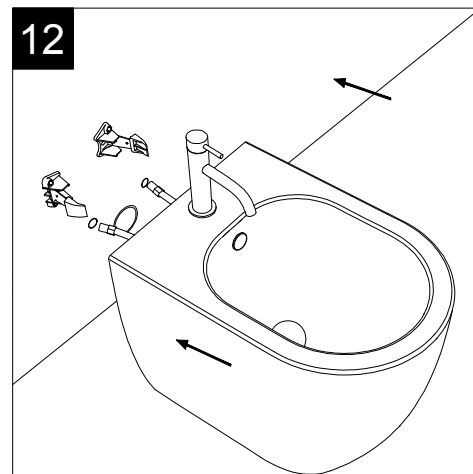

FRONT

LEFT

**GSG**  
CERAMIC DESIGN

Bidet a terra flut monoforo  
Flut bidet back to wall one hole

TOP

REAR

SECTION

Designation	
Bidet a terra flut monoforo Flut bidet back to wall one hole	
Scale 1:10	
cod. FLBI01	<p>This drawing including the respected data may neither be duplicated nor modified nor altered without the consent of GSG Ceramic Design. The use of the data/technical drawings take place at users own risk and under exclusion of any liability of GSG Ceramic Design. The dimensions are not binding; products are subject to changes. Measurement shown may be subjected to small variations or are indicative.</p>

Series: LIKE - BRIO - TOUCH - FLUT - SPEED

①

Guida all'istallazione dei bidet a pavimento con kit di fissaggio a parete nascosto (cod. ACS51)

Serie: LIKE - BRIO - TOUCH - FLUT - SPEED

*Installation guide for floor standing bidets with wall hidden fixing kit (cod. ACS51)*

*Series: LIKE - BRIO - TOUCH - FLUT - SPEED*

②

Lavabo Flut Quadro bordo fino, cm 42.  
 Flut Washbasin Square cm 42 thin edge.

FRONT

LEFT

TOP

SECTION

Designation Lavabo Flut Quadro bordo fino, cm 42. Flut Washbasin Square cm 42 thin edge.	
Scale 1:10	This drawing including the respectedata may neither be duplicated nor modified nor altered without the consent of GSG Ceramic Design. The use of the data/technical drawings take place at users own risk and under exclusion of any liability of GSG Ceramic Design. The dimensions are not binding; products are subject to changes. Measurement shown may be subjected to small variations or are indicative.
cod. FLLAVFSQU42	

FRONT

LEFT

**GSG**  
CERAMIC DESIGN

Vaso a terra flut senza brida  
con sistema di scarico Smart Clean  
Flut wc back to wall rimless  
with Smart Clean flushing system

TOP

REAR

SECTION

Con connessione eccentrica per scarico a suolo.  
With outlying drainage connector for floor trap.