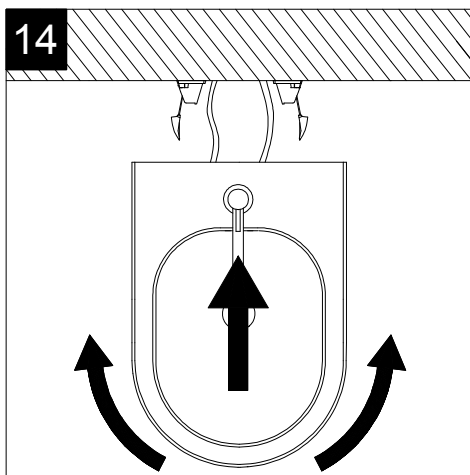

FRONT

LEFT

**GSG**  
CERAMIC DESIGN

Bidet a terra flut monoforo  
Flut bidet back to wall one hole

TOP

REAR

SECTION

Designation	
Bidet a terra flut monoforo Flut bidet back to wall one hole	
Scale 1:10	
cod. FLBI01	<p>This drawing including the respected data may neither be duplicated nor modified nor altered without the consent of GSG Ceramic Design. The use of the data/technical drawings take place at users own risk and under exclusion of any liability of GSG Ceramic Design. The dimensions are not binding; products are subject to changes. Measurement shown may be subjected to small variations or are indicative.</p>

Series: LIKE - BRIO - TOUCH - FLUT - SPEED

①

Guida all'istallazione dei bidet a pavimento con kit di fissaggio a parete nascosto (cod. ACS51)

Serie: LIKE - BRIO - TOUCH - FLUT - SPEED

*Installation guide for floor standing bidets with wall hidden fixing kit (cod. ACS51)*

*Series: LIKE - BRIO - TOUCH - FLUT - SPEED*

②

Lavabo Flut Quadro bordo fino, cm 42.  
 Flut Washbasin Square cm 42 thin edge.

FRONT

LEFT

TOP

SECTION

Designation Lavabo Flut Quadro bordo fino, cm 42. Flut Washbasin Square cm 42 thin edge.	
Scale 1:10	This drawing including the respectedata may neither be duplicated nor modified nor altered without the consent of GSG Ceramic Design. The use of the data/technical drawings take place at users own risk and under exclusion of any liability of GSG Ceramic Design. The dimensions are not binding; products are subject to changes. Measurement shown may be subjected to small variations or are indicative.
cod. FLLAVFSQU42	