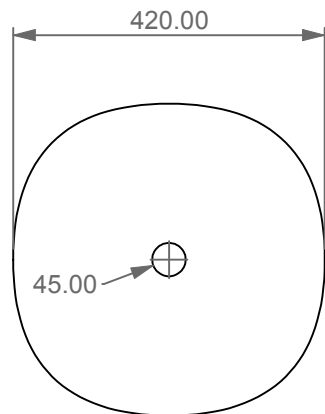

*Series: LIKE - BRIO - TOUCH - FLUT - SPEED*

②

Lavabo Flut Quadro bordo fino, cm 42.  
 Flut Washbasin Square cm 42 thin edge.

FRONT

LEFT

TOP

SECTION

Designation Lavabo Flut Quadro bordo fino, cm 42. Flut Washbasin Square cm 42 thin edge.	
Scale 1:10	This drawing including the respectedata may neither be duplicated nor modified nor altered without the consent of GSG Ceramic Design. The use of the data/technical drawings take place at users own risk and under exclusion of any liability of GSG Ceramic Design. The dimensions are not binding; products are subject to changes. Measurement shown may be subjected to small variations or are indicative.
cod. FLLAVFSQU42	