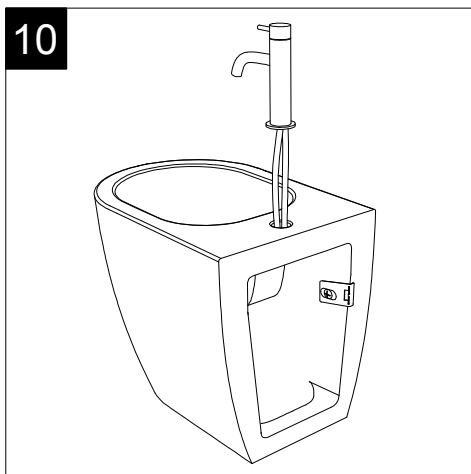

FRONT

LEFT

**GSG**  
CERAMIC DESIGN

Bidet a terra flut monoforo  
Flut bidet back to wall one hole

TOP

REAR

SECTION

Designation	
Bidet a terra flut monoforo Flut bidet back to wall one hole	
Scale 1:10	
cod. FLBI01	<p>This drawing including the respected data may neither be duplicated nor modified nor altered without the consent of GSG Ceramic Design. The use of the data/technical drawings take place at users own risk and under exclusion of any liability of GSG Ceramic Design. The dimensions are not binding; products are subject to changes. Measurement shown may be subjected to small variations or are indicative.</p>

Guida all'installazione dei bidet a pavimento con kit di fissaggio a parete nascosto (cod. ACS51)

Serie: LIKE - BRIO - TOUCH - FLUT - SPEED

Installation guide for floor standing bidets with wall hidden fixing kit (cod. ACS51)

Series: LIKE - BRIO - TOUCH - FLUT - SPEED

①

Guida all'istallazione dei bidet a pavimento con kit di fissaggio a parete nascosto (cod. ACS51)

Serie: LIKE - BRIO - TOUCH - FLUT - SPEED

*Installation guide for floor standing bidets with wall hidden fixing kit (cod. ACS51)*

*Series: LIKE - BRIO - TOUCH - FLUT - SPEED*

②

Lavabo Flut Quadro bordo fino, cm 42.  
 Flut Washbasin Square cm 42 thin edge.

FRONT

LEFT

TOP

SECTION

Designation Lavabo Flut Quadro bordo fino, cm 42. Flut Washbasin Square cm 42 thin edge.	
Scale 1:10	This drawing including the respectedata may neither be duplicated nor modified nor altered without the consent of GSG Ceramic Design. The use of the data/technical drawings take place at users own risk and under exclusion of any liability of GSG Ceramic Design. The dimensions are not binding; products are subject to changes. Measurement shown may be subjected to small variations or are indicative.
cod. FLLAVFSQU42	