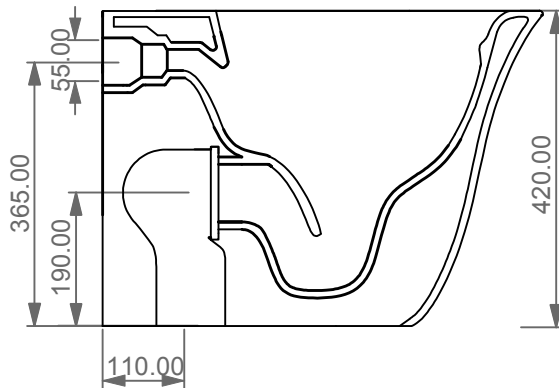

*Series: LIKE - BRIO - TOUCH - FLUT - SPEED*

②

Lavabo Flut Quadro bordo fino, cm 42.  
 Flut Washbasin Square cm 42 thin edge.

FRONT

LEFT

TOP

SECTION

Designation Lavabo Flut Quadro bordo fino, cm 42. Flut Washbasin Square cm 42 thin edge.	
Scale 1:10	This drawing including the respectedata may neither be duplicated nor modified nor altered without the consent of GSG Ceramic Design. The use of the data/technical drawings take place at users own risk and under exclusion of any liability of GSG Ceramic Design. The dimensions are not binding; products are subject to changes. Measurement shown may be subjected to small variations or are indicative.
cod. FLLAVFSQU42	

Guida all'installazione dei lavabi d'appoggio centro-piano.

Serie: EASY - ZENITH - LIKE - TOUCH - BOX - TIME - RING - FLUT

*Installation guide for free standing countertop washbasins.*

*Series: EASY - ZENITH - LIKE - TOUCH - BOX - TIME - RING - FLUT*

FRONT

LEFT

**GSG**  
CERAMIC DESIGN

Vaso a terra flut senza brida  
con sistema di scarico Smart Clean  
Flut wc back to wall rimless  
with Smart Clean flushing system

TOP

REAR

SECTION

Con connessione eccentrica per scarico a suolo.  
With outlying drainage connector for floor trap.

Designation  
Vaso a terra flut senza brida  
con sistema di scarico Smart Clean  
Flut wc back to wall rimless  
with Smart Clean flushing system

Scale  
1:10

cod. FLWC01

**GSG**  
CERAMIC DESIGN

This drawing including the respected data may neither be duplicated nor modified nor altered without the consent of GSG Ceramic Design. The use of the data/technical drawings take place at users own risk and under exclusion of any liability of GSG Ceramic Design. The dimensions are not binding; products are subject to changes. Measurement shown may be subjected to small variations or are indicative.