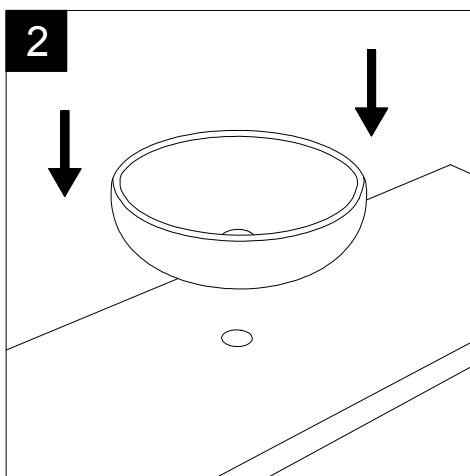

FRONT

LEFT

**GSG**  
CERAMIC DESIGN

Bidet a terra flut monoforo  
Flut bidet back to wall one hole

TOP

REAR

SECTION

Designation	
Bidet a terra flut monoforo Flut bidet back to wall one hole	
Scale 1:10	
cod. FLBI01	<p>This drawing including the respected data may neither be duplicated nor modified nor altered without the consent of GSG Ceramic Design. The use of the data/technical drawings take place at users own risk and under exclusion of any liability of GSG Ceramic Design. The dimensions are not binding; products are subject to changes. Measurement shown may be subjected to small variations or are indicative.</p>

*Series: LIKE - BRIO - TOUCH - FLUT - SPEED*

②

Lavabo Flut Quadro bordo fino, cm 42.  
 Flut Washbasin Square cm 42 thin edge.

FRONT

LEFT

TOP

SECTION

Designation Lavabo Flut Quadro bordo fino, cm 42. Flut Washbasin Square cm 42 thin edge.	
Scale 1:10	This drawing including the respectedata may neither be duplicated nor modified nor altered without the consent of GSG Ceramic Design. The use of the data/technical drawings take place at users own risk and under exclusion of any liability of GSG Ceramic Design. The dimensions are not binding; products are subject to changes. Measurement shown may be subjected to small variations or are indicative.
cod. FLLAVFSQU42	

Guida all'installazione dei lavabi d'appoggio centro-piano.

Serie: EASY - ZENITH - LIKE - TOUCH - BOX - TIME - RING - FLUT

*Installation guide for free standing countertop washbasins.*

*Series: EASY - ZENITH - LIKE - TOUCH - BOX - TIME - RING - FLUT*

FRONT

LEFT

**GSG**  
CERAMIC DESIGN

Vaso a terra flut senza brida  
con sistema di scarico Smart Clean  
Flut wc back to wall rimless  
with Smart Clean flushing system

TOP

REAR

SECTION

Con connessione eccentrica per scarico a suolo.  
With outlying drainage connector for floor trap.