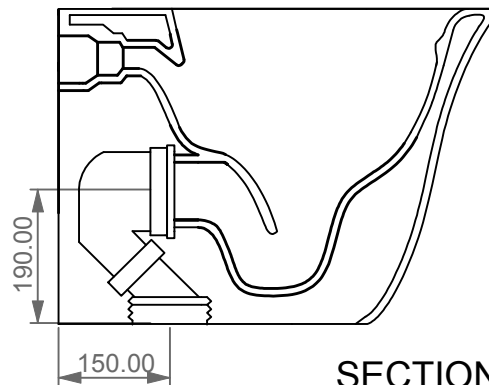

*Series: LIKE - BRIO - TOUCH - FLUT - SPEED*

②

Lavabo Flut Quadro bordo fino, cm 42.  
 Flut Washbasin Square cm 42 thin edge.

FRONT

LEFT

TOP

SECTION

Designation Lavabo Flut Quadro bordo fino, cm 42. Flut Washbasin Square cm 42 thin edge.	
Scale 1:10	This drawing including the respectedata may neither be duplicated nor modified nor altered without the consent of GSG Ceramic Design. The use of the data/technical drawings take place at users own risk and under exclusion of any liability of GSG Ceramic Design. The dimensions are not binding; products are subject to changes. Measurement shown may be subjected to small variations or are indicative.
cod. FLLAVFSQU42	

Guida all'installazione dei lavabi d'appoggio centro-piano.

Serie: EASY - ZENITH - LIKE - TOUCH - BOX - TIME - RING - FLUT

*Installation guide for free standing countertop washbasins.*

*Series: EASY - ZENITH - LIKE - TOUCH - BOX - TIME - RING - FLUT*

FRONT

LEFT

**GSG**  
CERAMIC DESIGN

Vaso a terra flut senza brida  
con sistema di scarico Smart Clean  
Flut wc back to wall rimless  
with Smart Clean flushing system

TOP

REAR

SECTION

Con connessione eccentrica per scarico a suolo.  
With outlying drainage connector for floor trap.

Designation  
Vaso a terra flut senza brida  
con sistema di scarico Smart Clean  
Flut wc back to wall rimless  
with Smart Clean flushing system

Scale  
1:10

cod. FLWC01

**GSG**  
CERAMIC DESIGN

This drawing including the respected data may neither be duplicated nor modified nor altered without the consent of GSG Ceramic Design. The use of the data/technical drawings take place at users own risk and under exclusion of any liability of GSG Ceramic Design. The dimensions are not binding; products are subject to changes. Measurement shown may be subjected to small variations or are indicative.