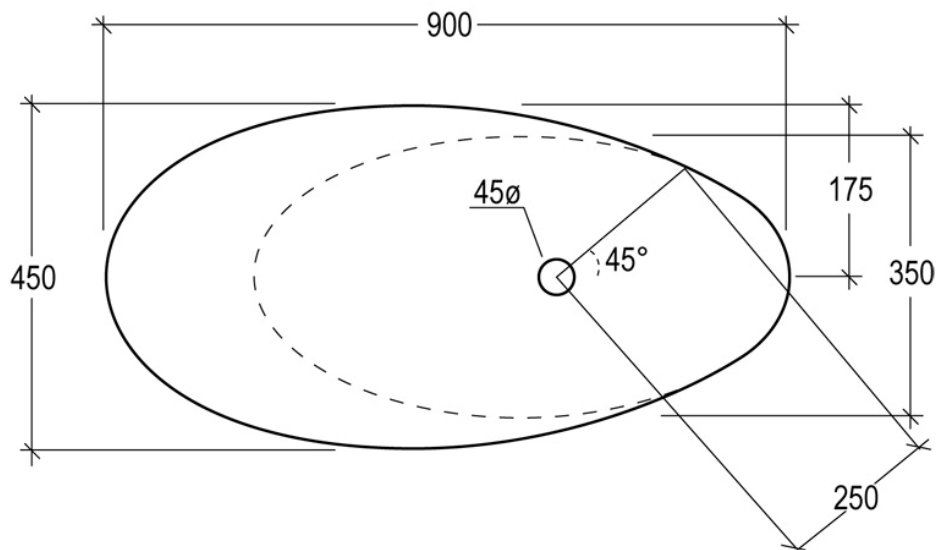

Touch

Lavabo Touch cm 90 appoggio

Countertop washbasin Touch cm 90

code:TOLAV90