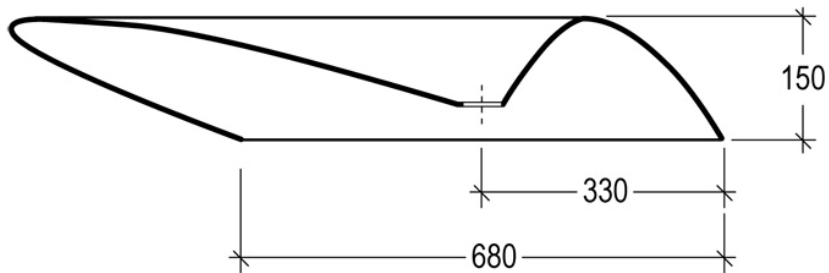

Touch

Lavabo Touch cm 90 appoggio

Countertop washbasin Touch cm 90

code:TOLAV90