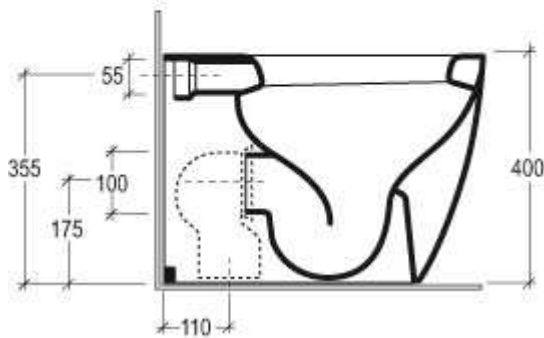

Lilac

Vaso Lilac scarico a parete convertibile a pavimento, mediante curva tecnica

Wc Lilac wall drain suitable for floor drain with technical elbow

code:LIWC01

Lilac

Bidet Lilac monoforo (tre fori su richiesta)

Bidet Lilac one hole (three holes on request)

code:LIBI01