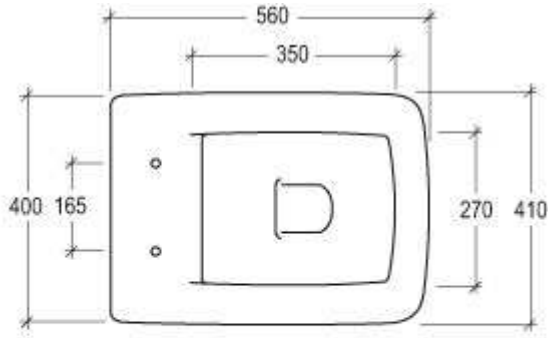

Lilac

Vaso Lilac scarico a parete convertibile a pavimento, mediante curva tecnica

Wc Lilac wall drain suitable for floor drain with technical elbow

code:LIWC01

Lilac

Bidet Lilac monoforo (tre fori su richiesta)

Bidet Lilac one hole (three holes on request)

code:LIBI01