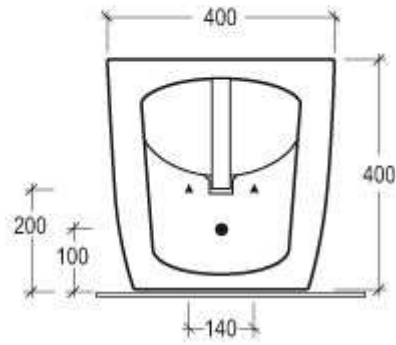

Lilac

Vaso Lilac scarico a parete convertibile a pavimento, mediante curva tecnica

Wc Lilac wall drain suitable for floor drain with technical elbow

code:LIWC01

Lilac

Bidet Lilac monoforo (tre fori su richiesta)

Bidet Lilac one hole (three holes on request)

code:LIBI01