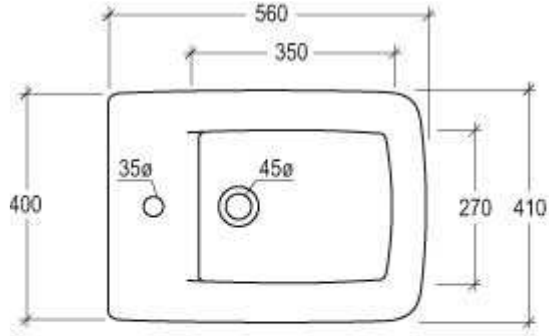

Lilac

Vaso Lilac scarico a parete convertibile a pavimento, mediante curva tecnica

Wc Lilac wall drain suitable for floor drain with technical elbow

code:LIWC01

Lilac

Bidet Lilac monoforo (tre fori su richiesta)

Bidet Lilac one hole (three holes on request)

code:LIBI01