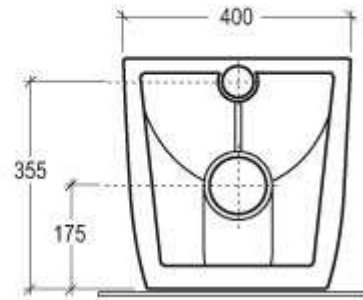

Lilac

Vaso Lilac scarico a parete convertibile a pavimento, mediante curva tecnica

Wc Lilac wall drain suitable for floor drain with technical elbow

code:LIWC01

Lilac

Bidet Lilac monoforo (tre fori su richiesta)

Bidet Lilac one hole (three holes on request)

code:LIBI01