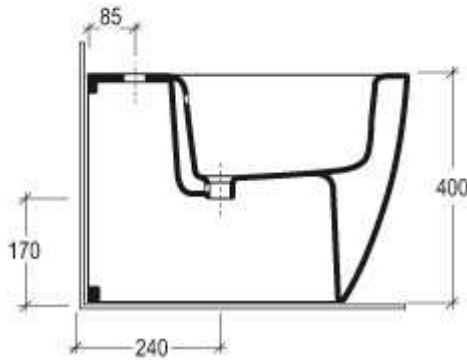

Lilac

Vaso Lilac scarico a parete convertibile a pavimento, mediante curva tecnica

Wc Lilac wall drain suitable for floor drain with technical elbow

code:LIWC01

Lilac

Bidet Lilac monoforo (tre fori su richiesta)

Bidet Lilac one hole (three holes on request)

code:LIBI01